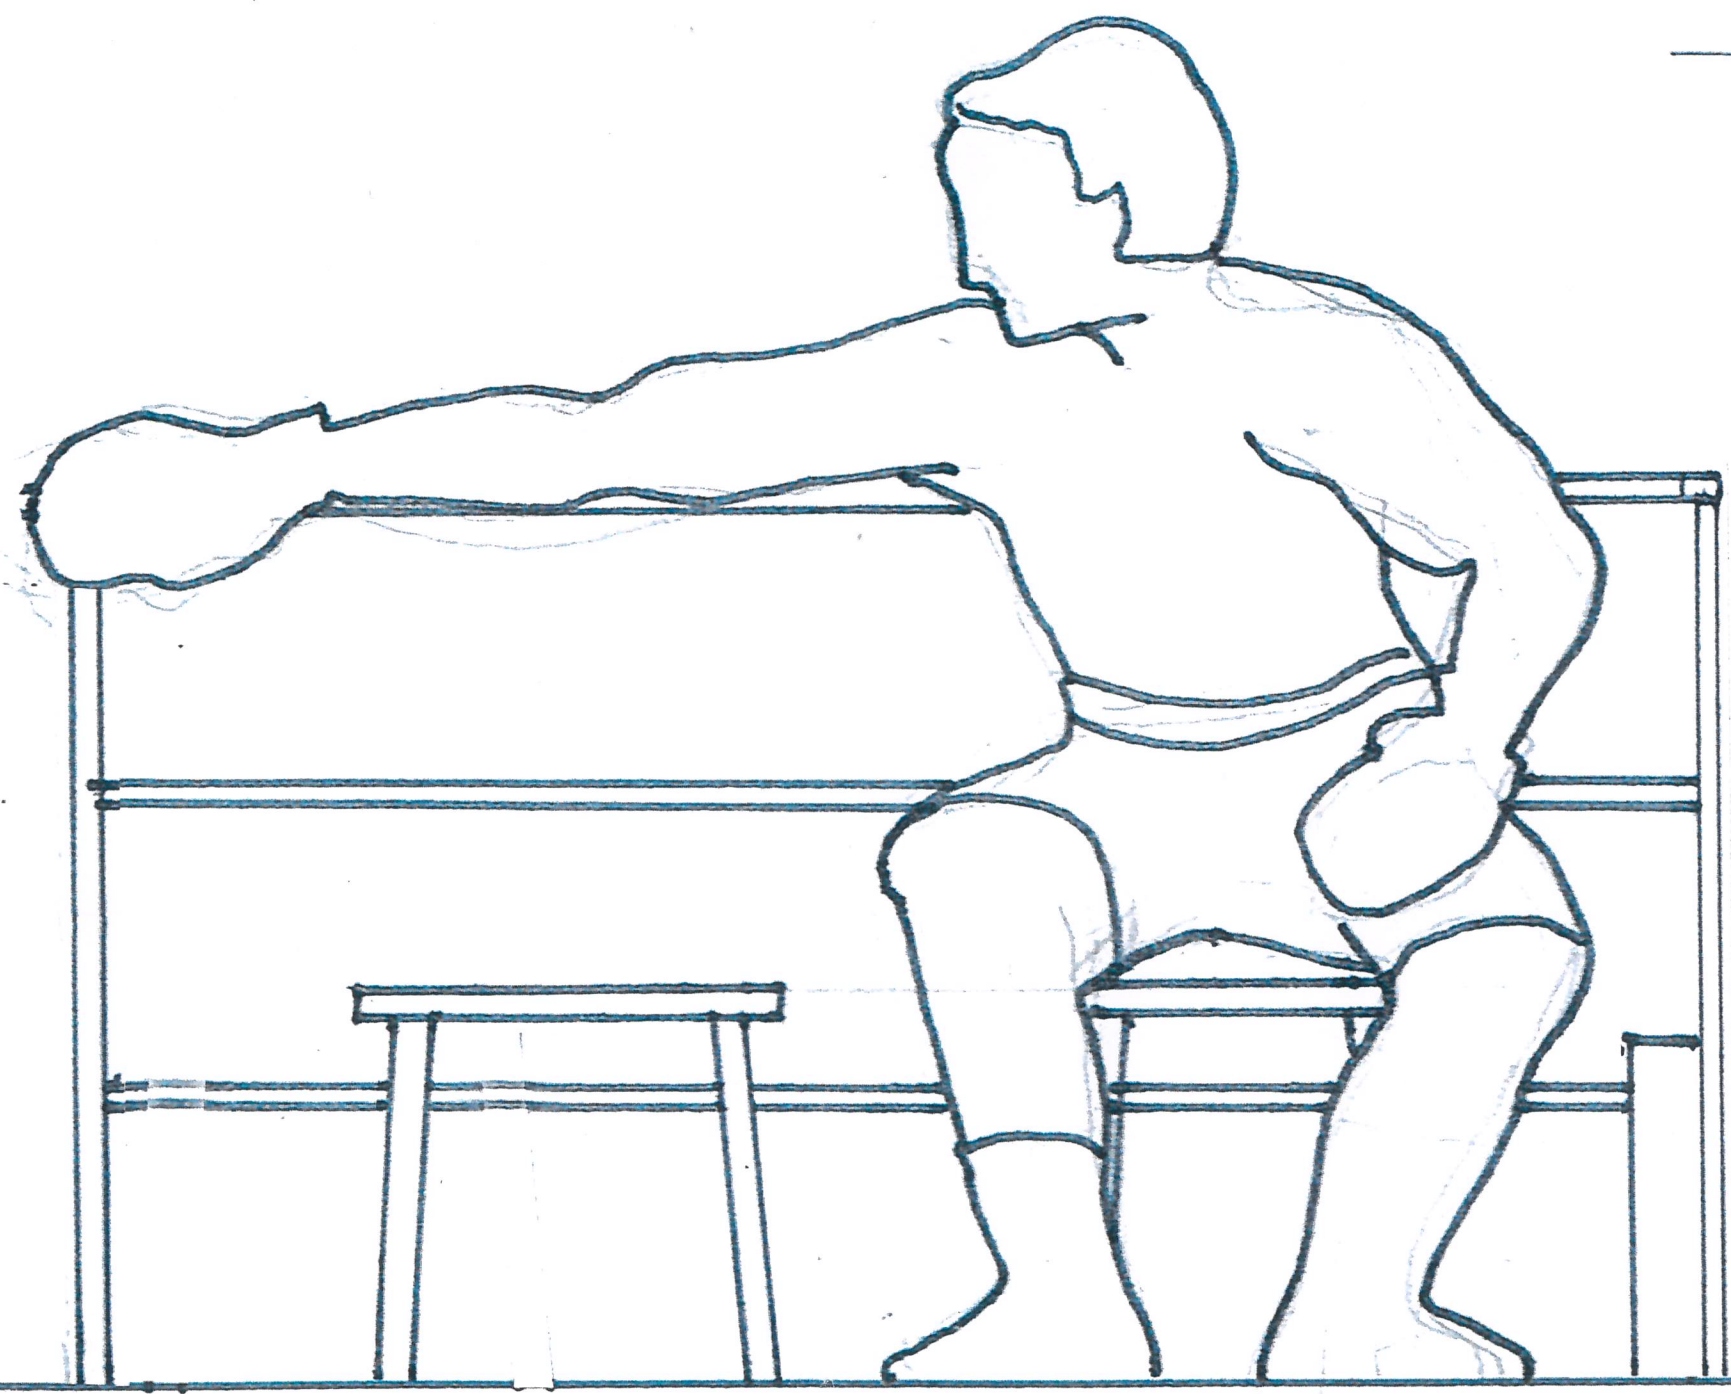

1450 mm

FRONT ELEVATION
SCALE 1:20