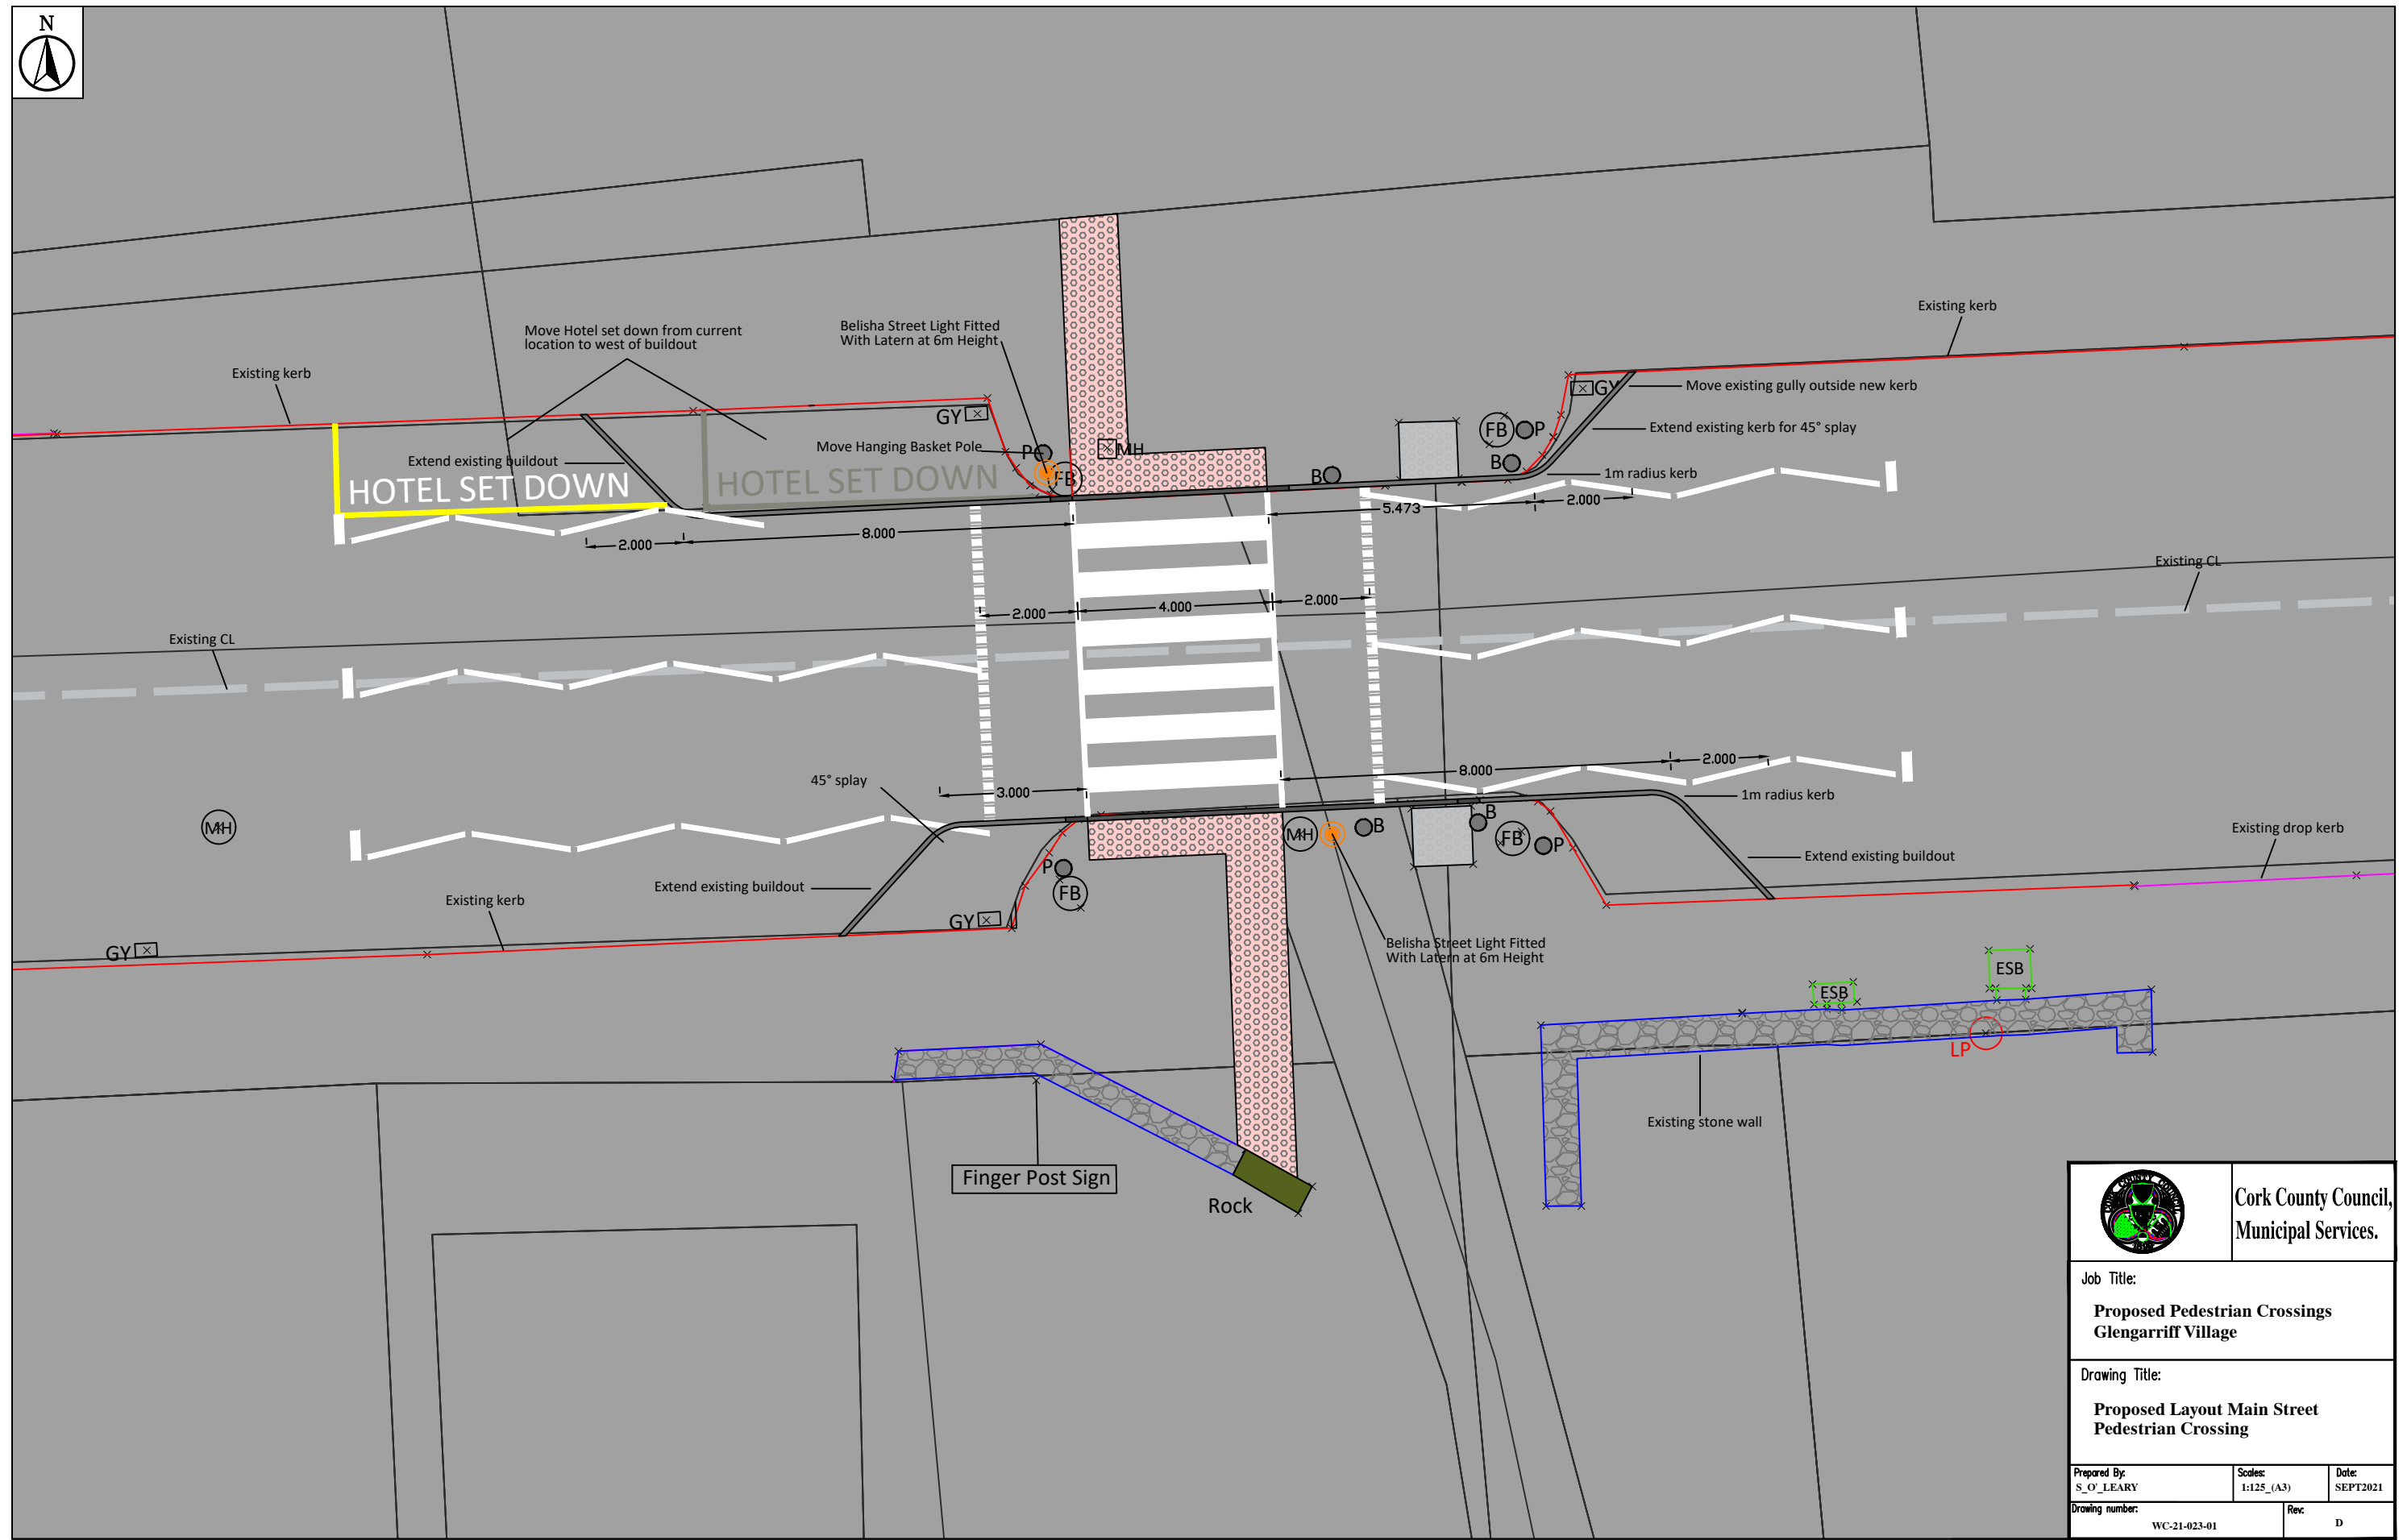

Works Location

Rev.:	Description:	Date:
-------	--------------	-------

Cork County Council,
 Áras Beantraí,
 Wolfe Tone Square,
 Bantry,
 Co.Cork

Project: Pedestrian Crossing.

Works: Proposed Pedestrian Crossing - with
 Belisha Beacons and Public Lighting.

Title: Works Location Drawing.

Drawing No.: WC-21-023-00

Scale: NTS	Date: 17/09/2021
------------	------------------

		Cork County Council, Municipal Services.	
Job Title: Proposed Pedestrian Crossings Glengarriff Village			
Drawing Title: Proposed Layout Main Street Pedestrian Crossing			
Prepared By: S_O'LEARY	Scales: 1:125 (A3)	Date: SEPT2021	
Drawing number: WC-21-023-01	Rev: D		