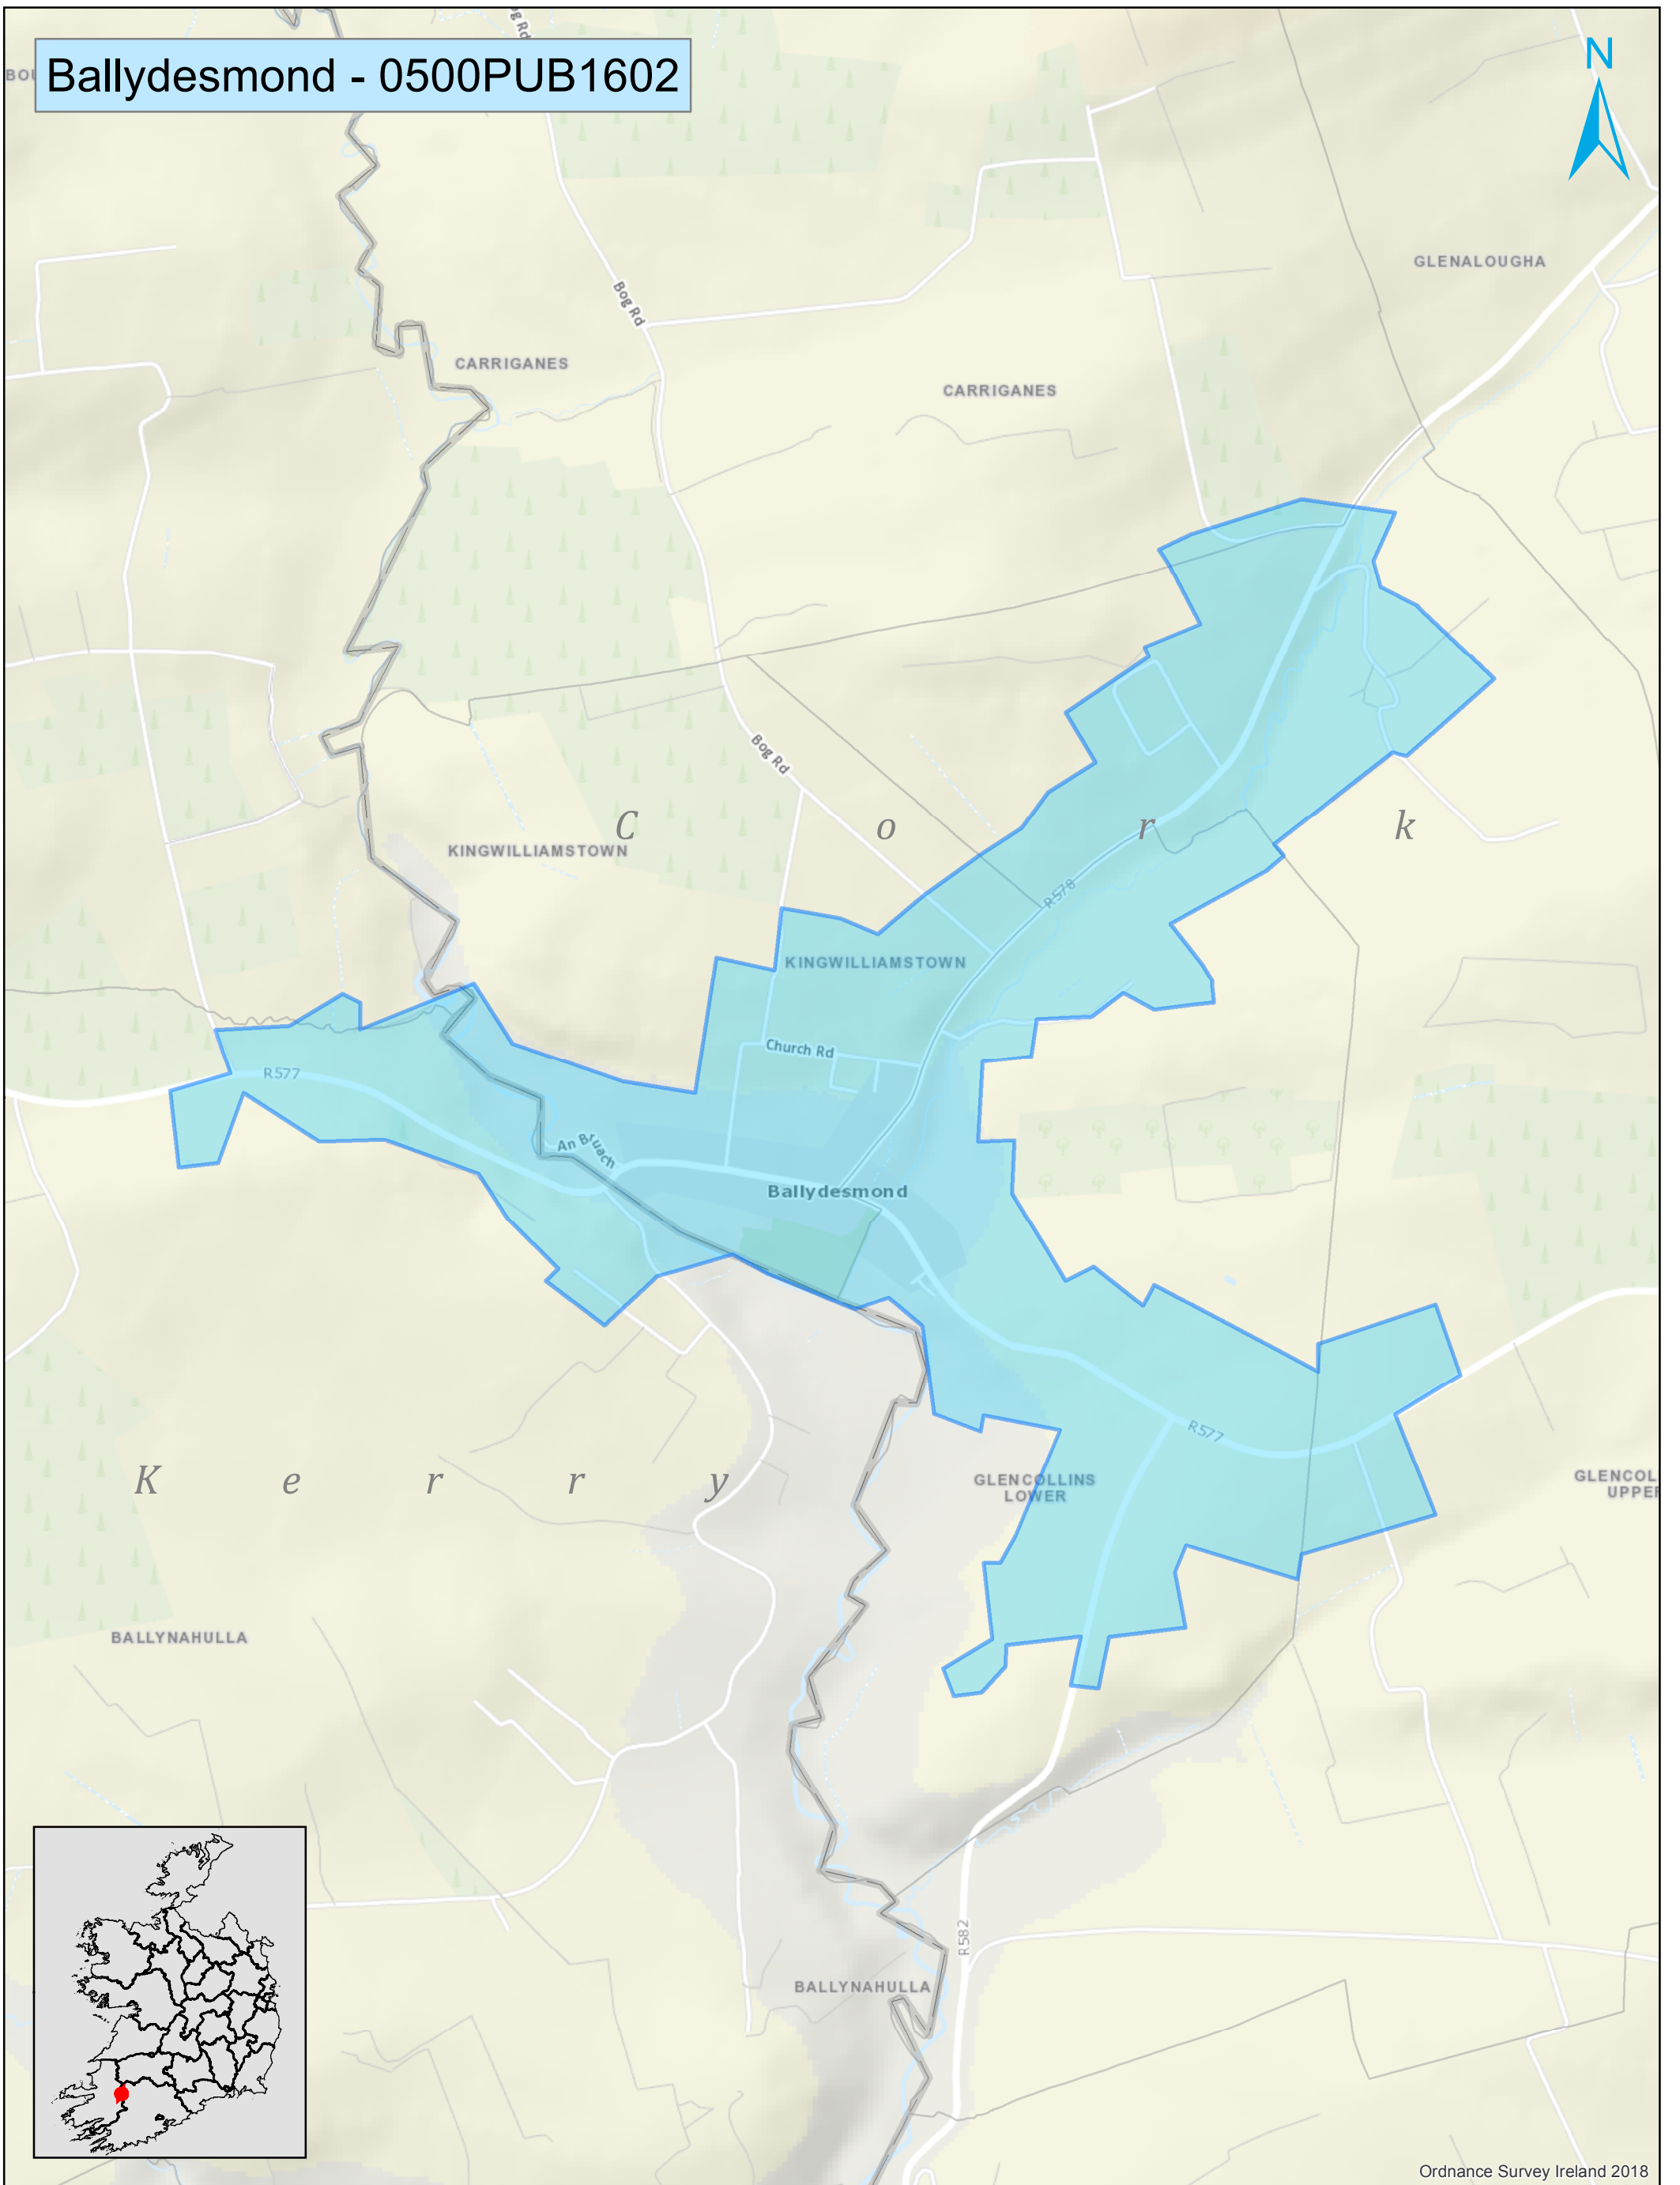

# Ballydesmond - 0500PUB1602

Ordnance Survey Ireland 2018

No part of this drawing may be reproduced or transmitted in any form or stored in any retrieval system of any nature without the written permission of Irish Water as copyright holder except as agreed for use on the project for which the document was originally issued.  
© Copyright Irish Water  
Reproduced from the Ordnance Survey Of Ireland by Permission of the Government. License No. 3-3-34

**WSZ Name:** Ballydesmond  
**EDEN WSZ ID:** 0500PUB1602  
**Local Authority:** Cork  
**Estimated Residential Pop:** 317

|   |            |
|---|------------|
| 0 0.175 0.35 Km   |            |
| Coordinate System: TM65 Irish Grid<br>Projection: Transverse Mercator |            |
| Scale @ A3:   | 1:11,830   |
| Drawn Date:   | 12/03/2021 |