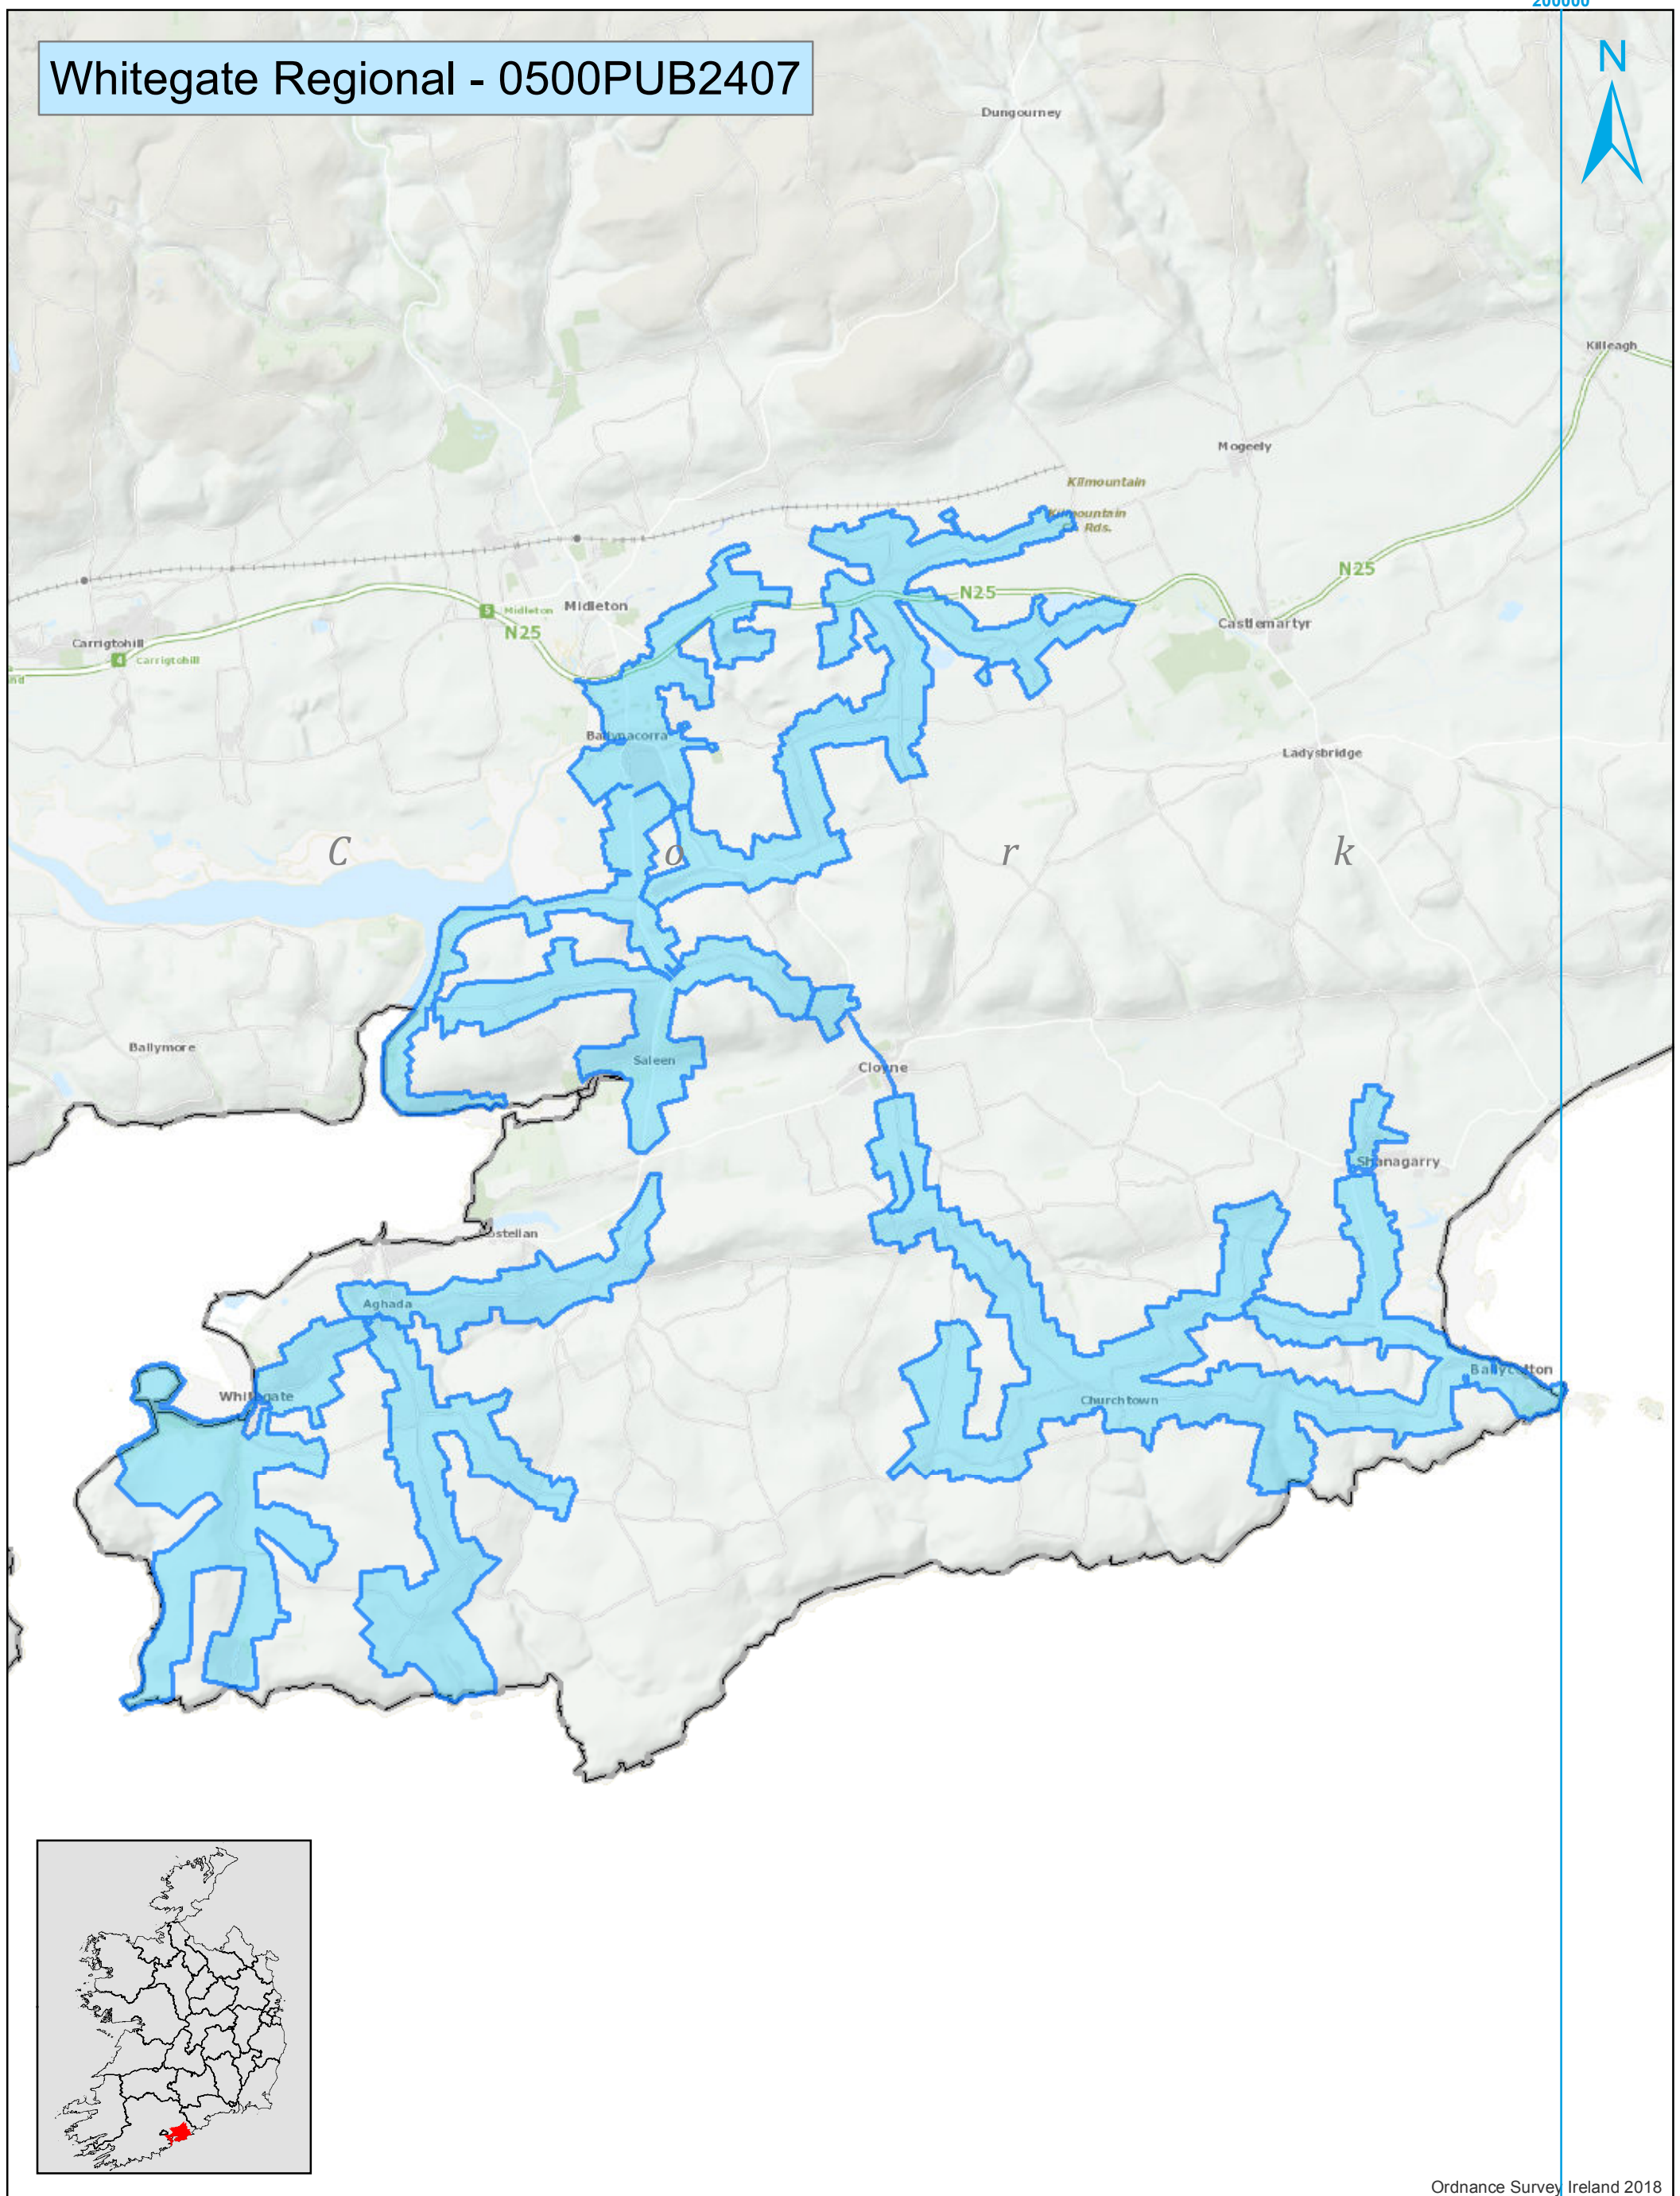

Whitegate Regional - 0500PUB2407

Ordnance Survey Ireland 2018

No part of this drawing may be reproduced or transmitted in any form or stored in any retrieval system of any nature without the written permission of Irish Water as copyright holder except as agreed for use on the project for which the document was originally issued.
© Copyright Irish Water
Reproduced from the Ordnance Survey Of Ireland by Permission of the Government.
License No. 3-3-34

WSZ Name: Whitegate Regional
EDEN WSZ ID: 0500PUB2407
Local Authority: Cork
Estimated Residential Pop: 9482

Coordinate System: TM65 Irish Grid Projection: Transverse Mercator	
Scale @ A3:	1:73,500
Drawn Date:	10/01/2019