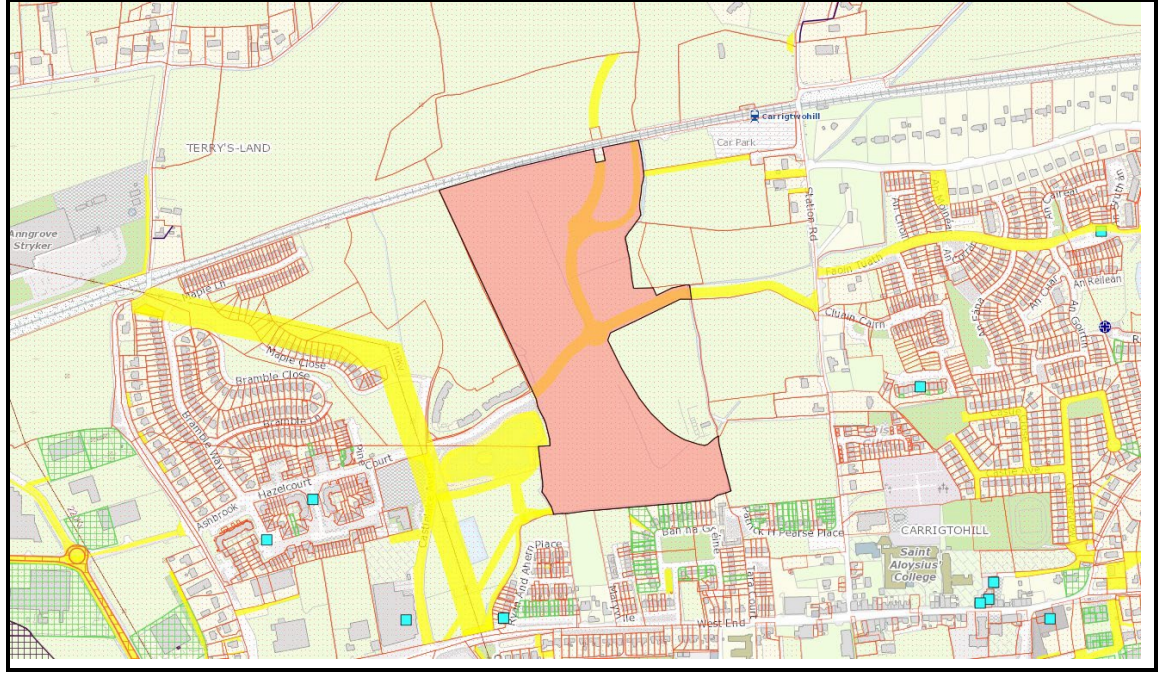

VS-0021	Terrysland, Carrigtwohill	CK175491F	Lyndubh Developments Limited, c/o BAM	Kill, County Kildare	To Be Confirmed in 2021	23/12/20		Cobh MD