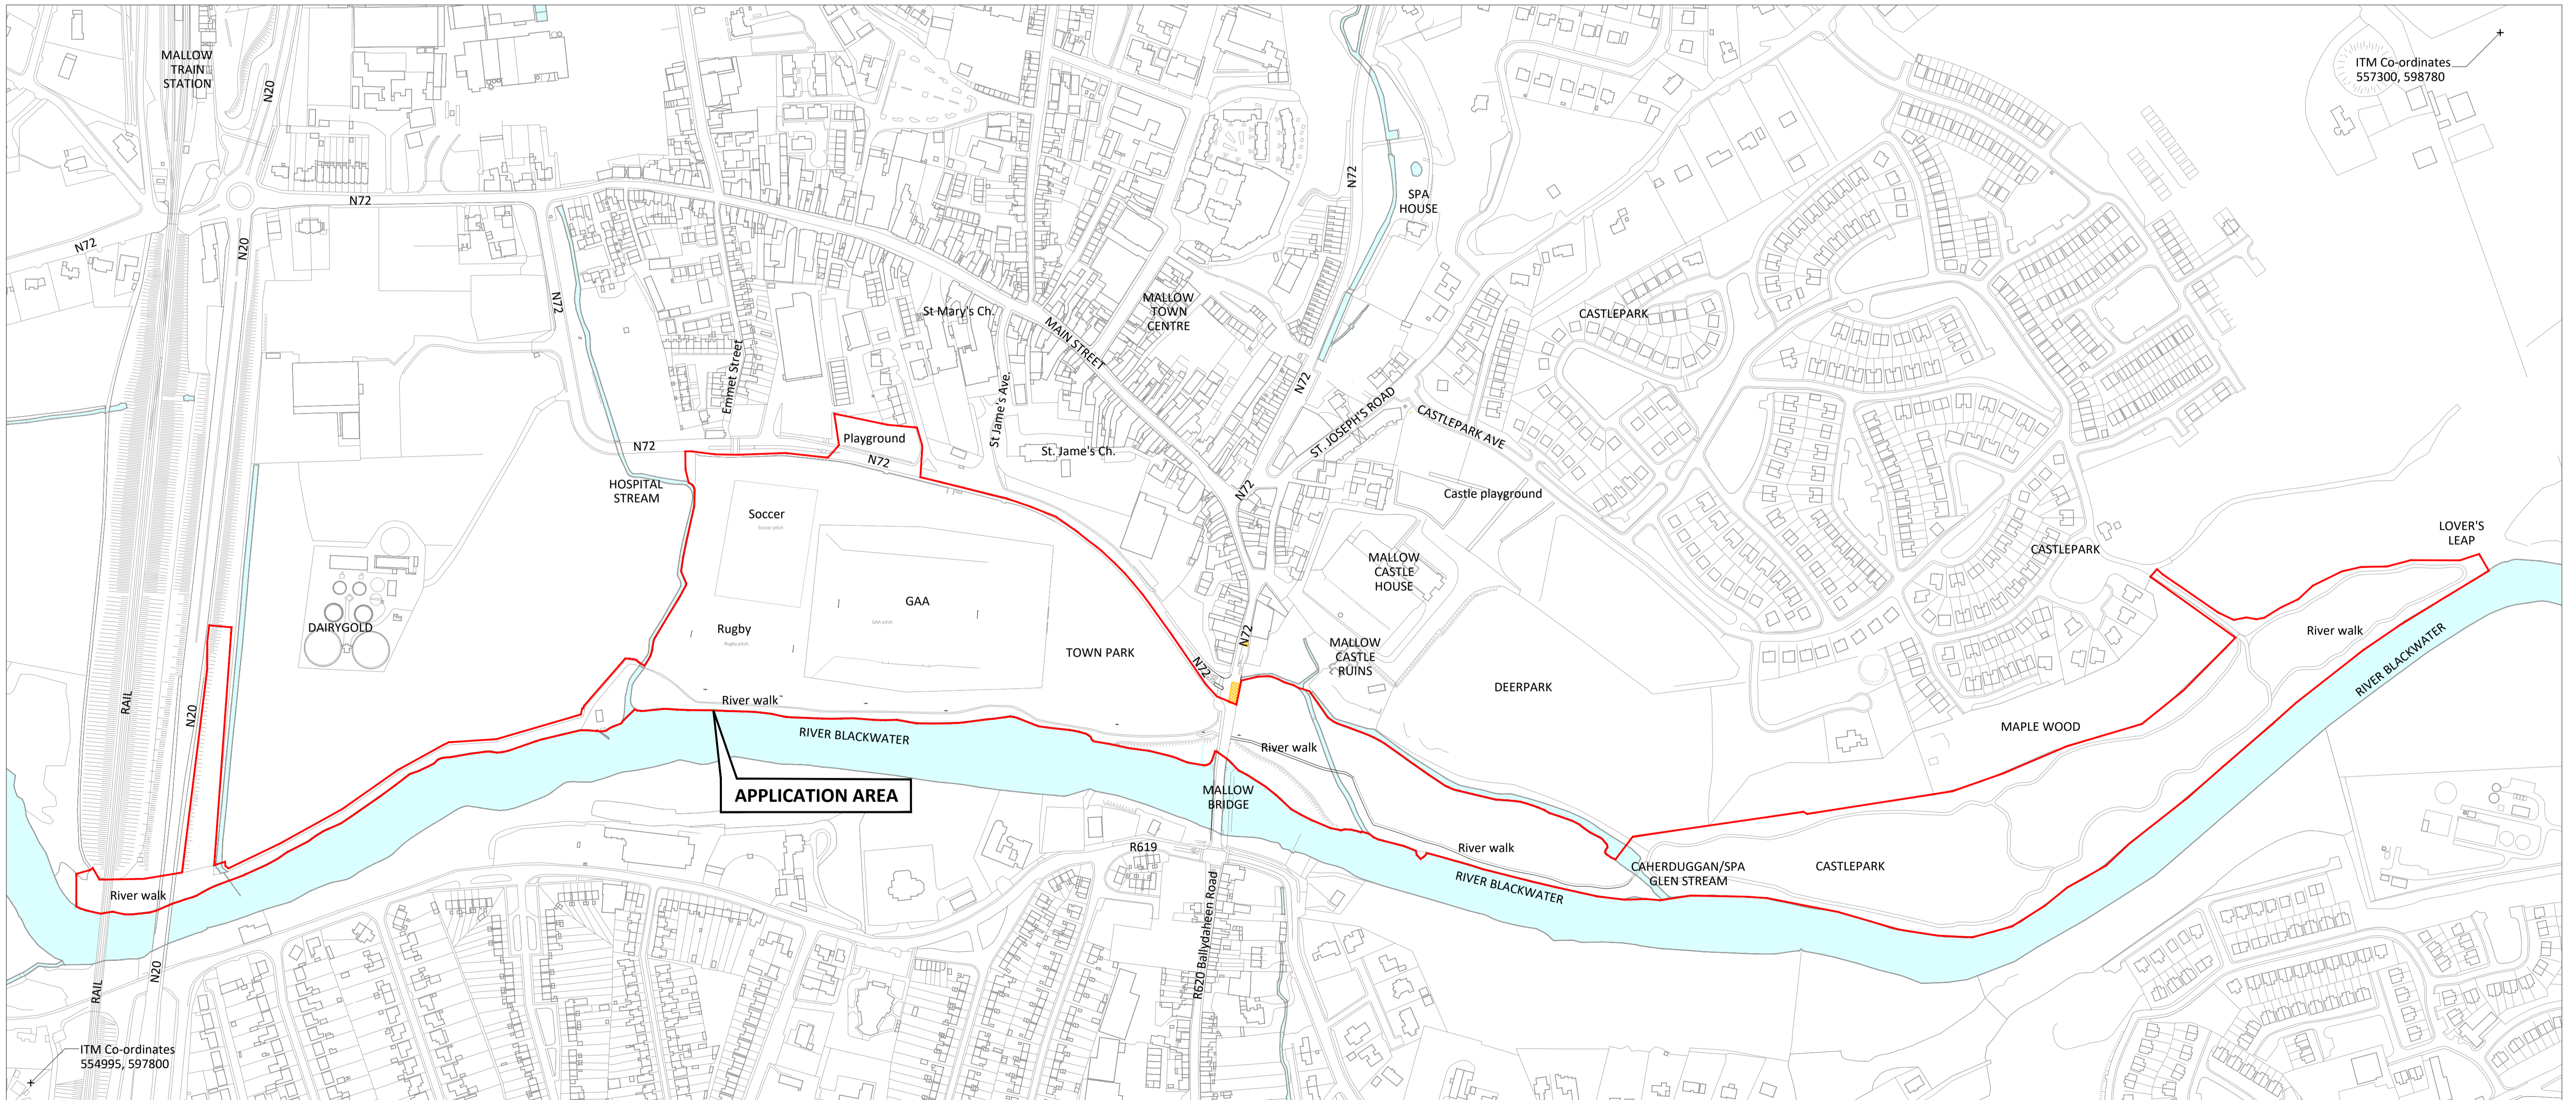

General Location Map
 Extract from Ordnance Survey Ireland (OSI)
 Discovery Series Sheet 80 (1:50,000)

Site Location Map
 Extract from Ordnance Survey Ireland (OSI)
 Urban Mapping

Rev	Date	Drawn	Checked	Description
00	30/04/2021	AK	DB	Planning

Ordnance Survey Ireland Licence No AR 0001319
 © Ordnance Survey Ireland/Government of Ireland

Project	Mallow Town Park Proposed Improvement		Project No.	6615
DRP	Site Location Plan		Drawing No.	365
Scales	1:3000 @ A1	Status	PLANNING	Rev.
Date	30/04/2021		Chd.	DB
Drawn	AK	Checked	DB	Passed