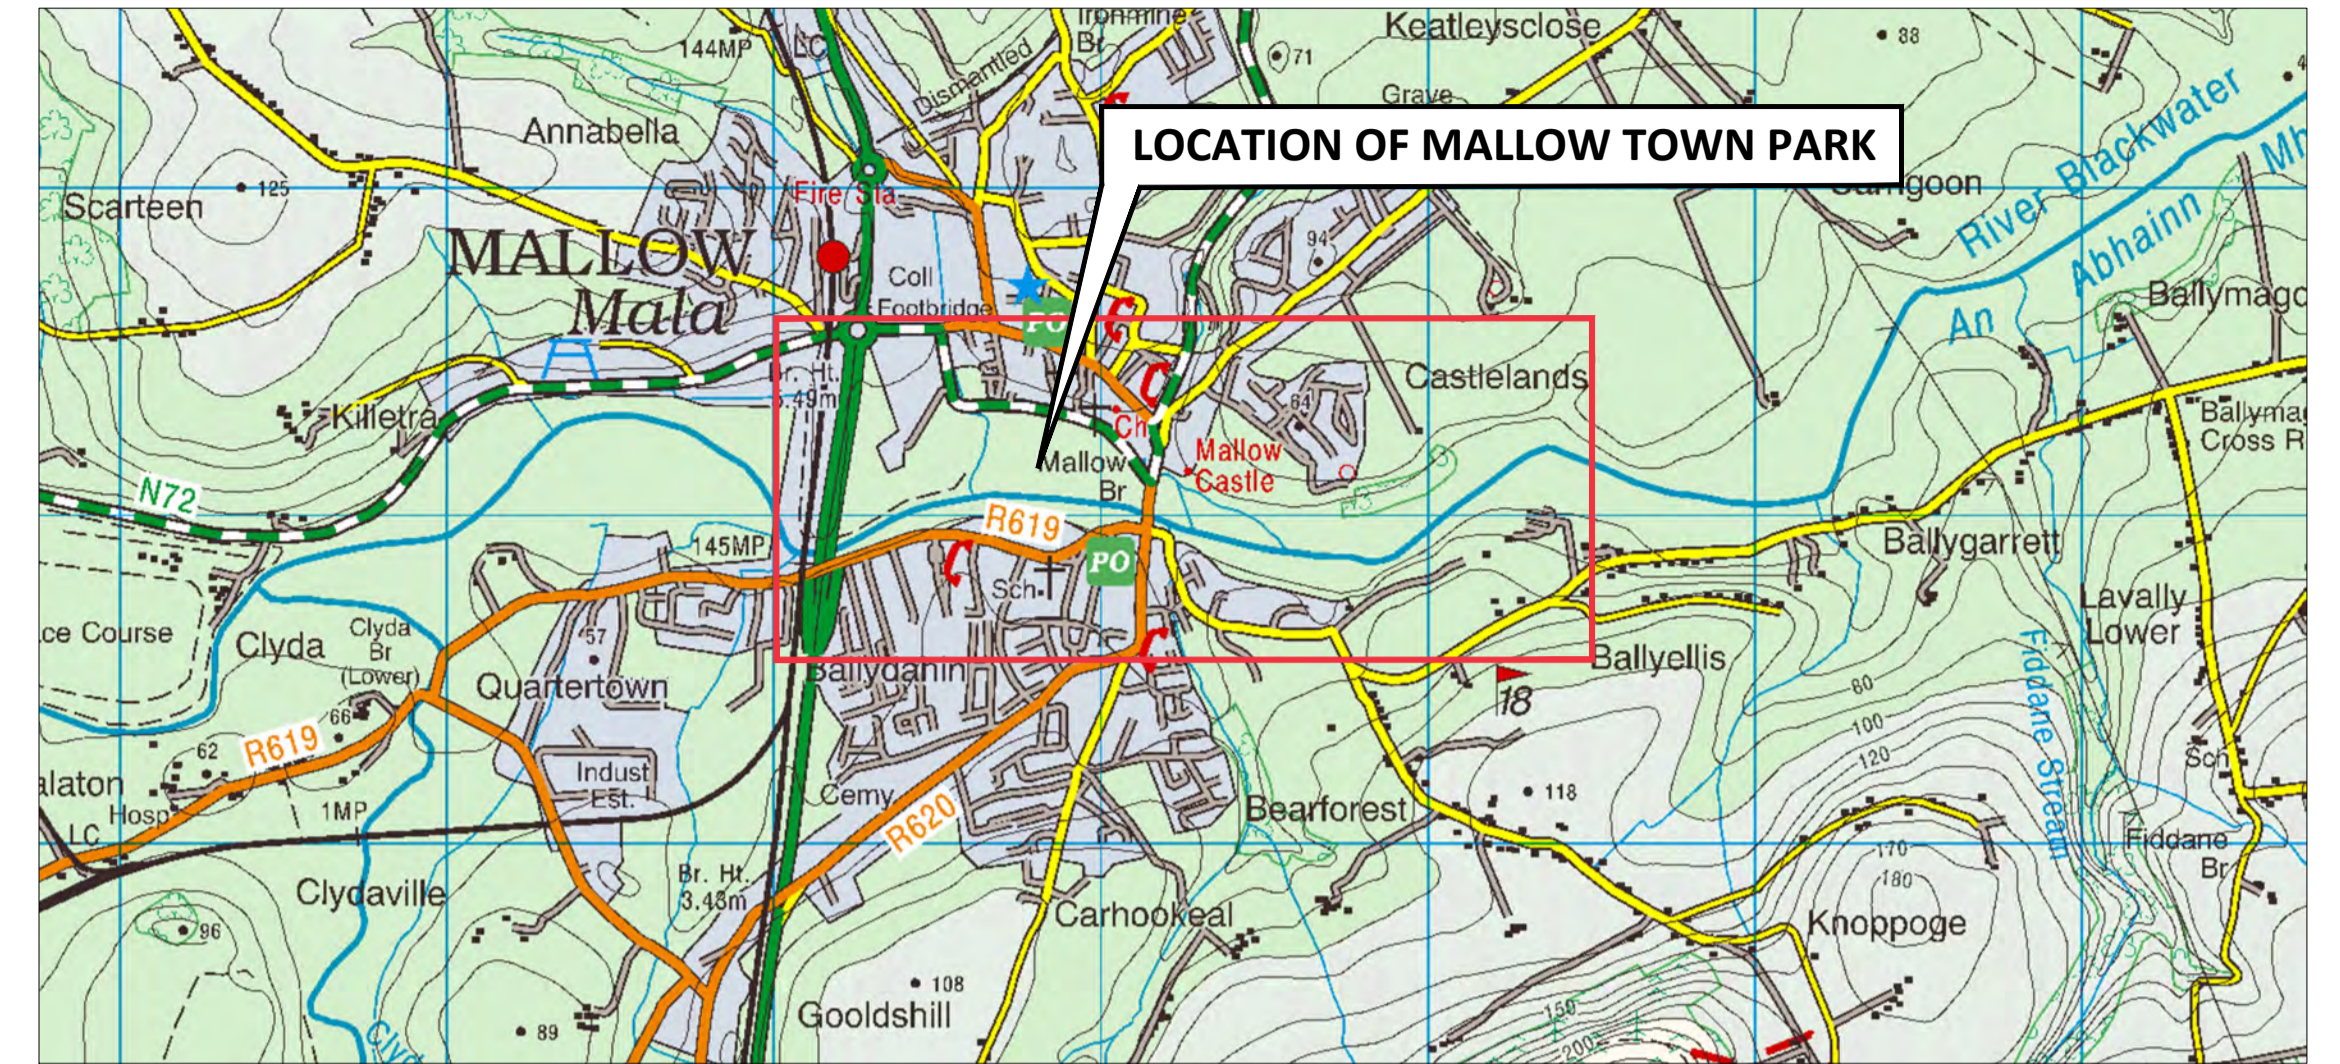

General Location Map
 Extract from Ordnance Survey Ireland (OSI)
 Discovery Series Sheet 80 (1:50,000)

Site Location Map
 Extract from Ordnance Survey Ireland (OSI)
 Urban Mapping

Rev	Date	Drawn	Checked	Description
00	30/04/2021	AK	DB	Planning

Ordnance Survey Ireland Licence No AR 0001319
 © Ordnance Survey Ireland/Government of Ireland

Project	Mallow Town Park Proposed Improvement		Project No.	6615
DRP	Site Location Plan		Drawing No.	365
Scales	1:3000 @ A1	Status	PLANNING	Rev.
Date	30/04/2021		Chd.	DB
Drawn	AK	Checked	DB	Passed