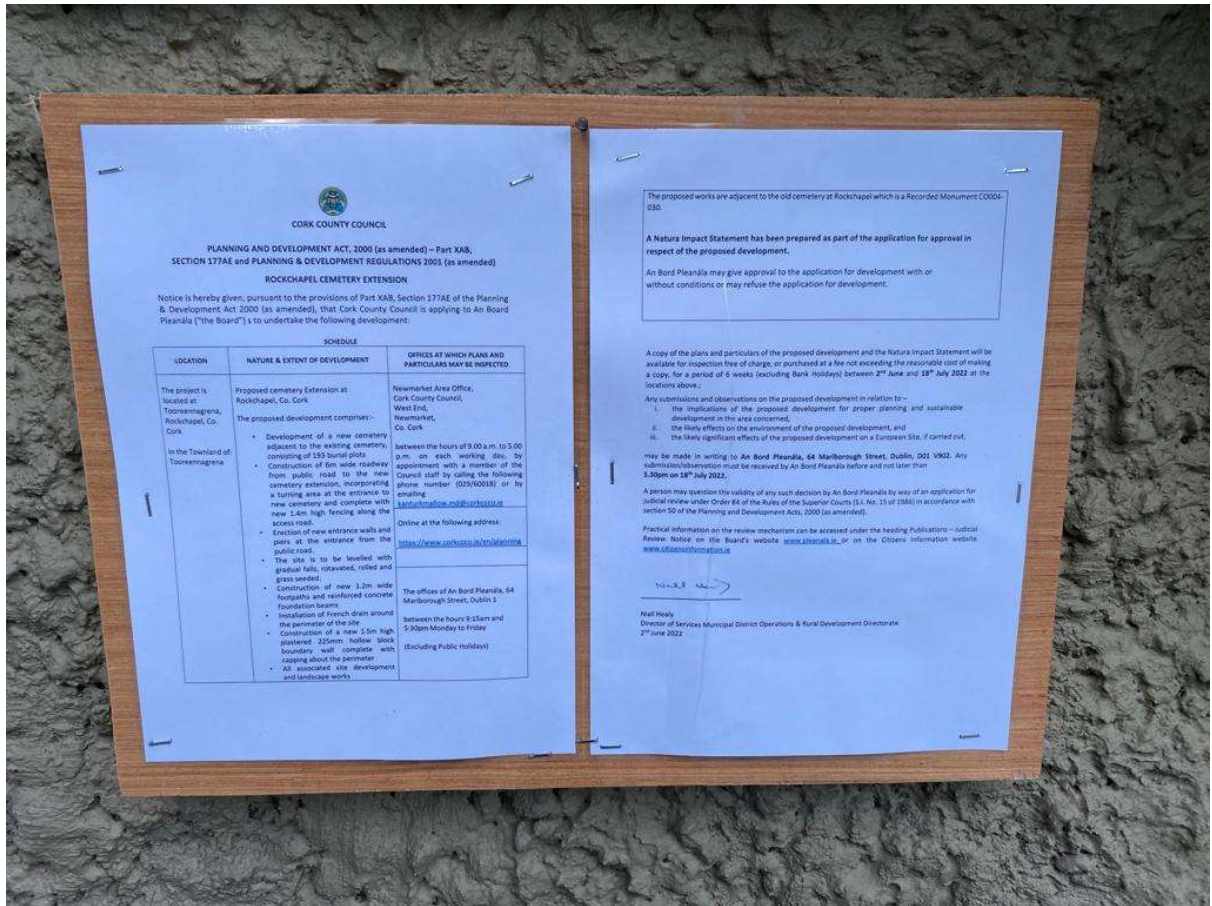

Cork
County Council
Comhairle Contae Chorcaí

ROCKCHAPEL CEMETERY EXTENSION – PHOTOGRAPHS OF SITE NOTICE

Fig 1 – Site Notice at Rockchapel Cemetery

Fig 2 – Site Notice – Close Up

Fig 3 – Site Notice at Rockchapel Cemetery