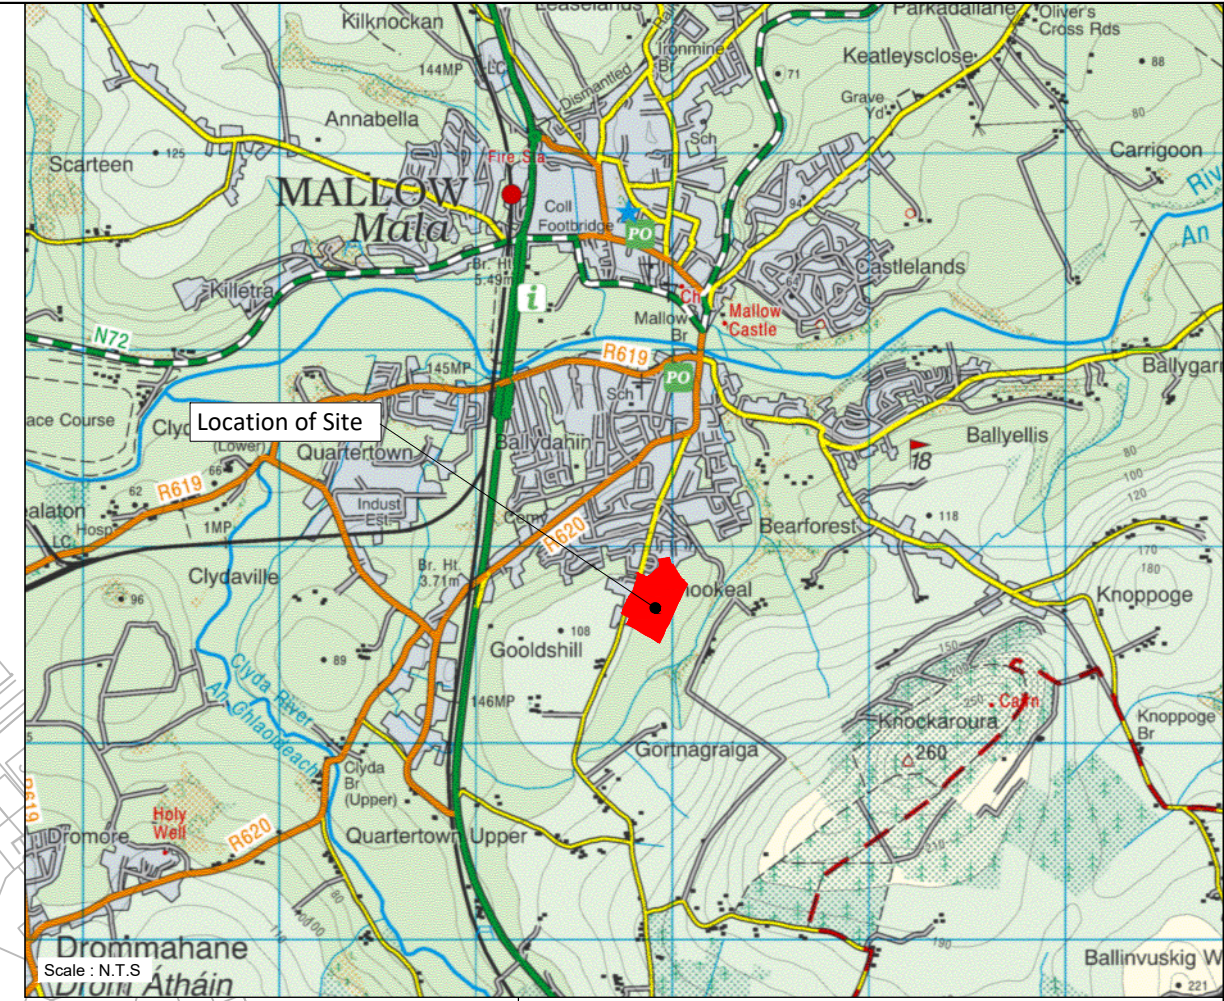

Location of Site Notice

Outline of site for Part 8

Drommahane
Dromm Atháin
Scale : N.T.S

Project Location

Legend:

Note:

Rev.	Date	By	Description

Project: Proposed Community Grounds at Carhokeal, Mallow			
Title: Site Location Maps			
Designed: D.L.	Checked: F.J.	Scales: 1:750	Drawing No: KM-022-032-01
Drawn: D.L.	Approved: 	Date: November 22	
	Revision: A		