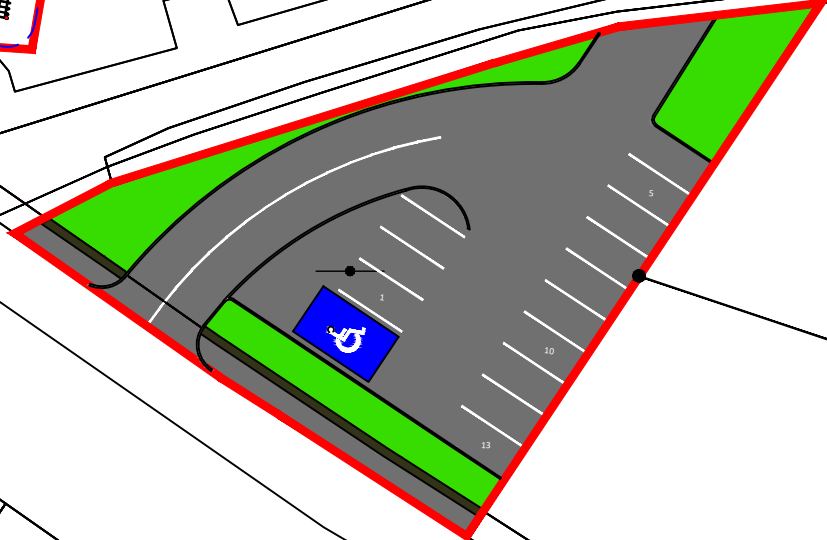

Proposed Playground Layout

Proposed Car Parking Area

GLENGARRIFF RD

SLIP ROAD

SLIP ROAD

Legend:

Note:

A	27/04/23	SOL	Title Block/Amendment to Entrance
Rev.	Date	By	Description
File Path: s:\projects\2023\west cork (wc)\016 bantry peace park playground - part 8 maps			

Project: Bantry Peace Park Playground			
Title: Site Location Map			
Designed: ROB, KL, BB	Checked: ROB	Scales: 1:500 (A3)	Drawing No: WC-23-016-02
Drawn: SOL	Approved: ROB	Date: April 2023	
Surveyed: SOL	Revision: A		