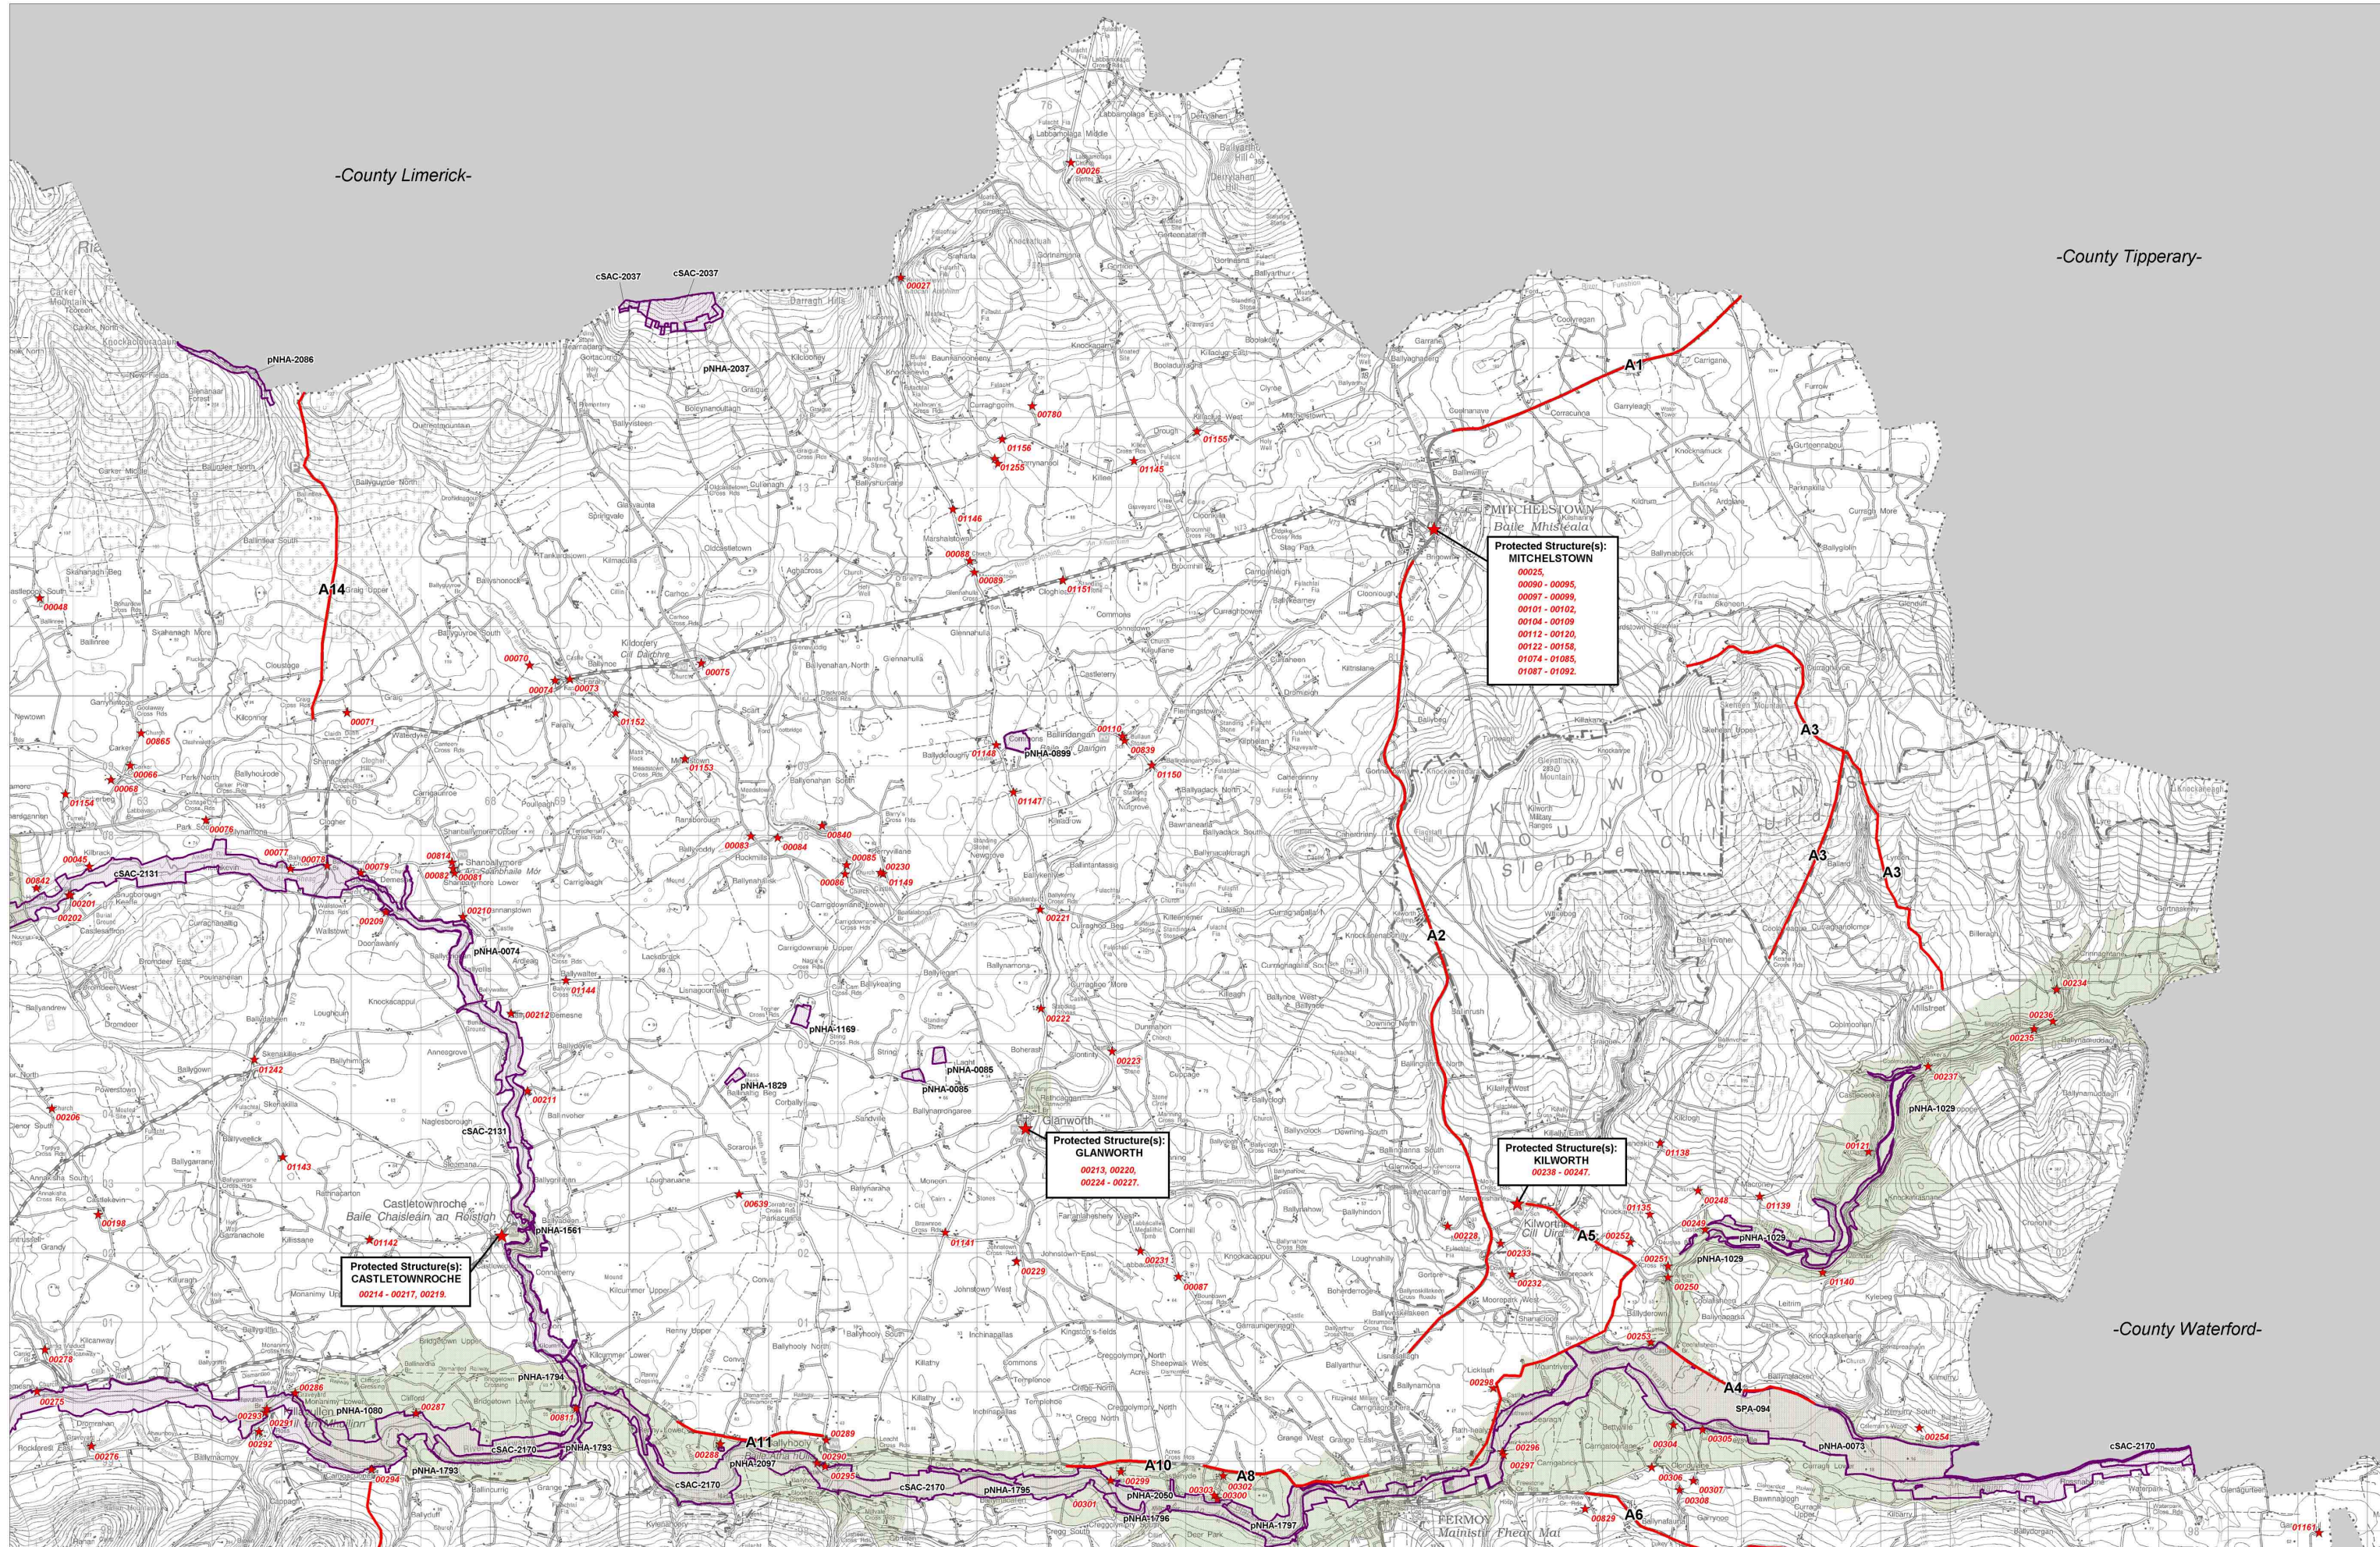

-County Limerick-

-County Tipperary-

-County Waterford-

Scenic Route

Scenic Landscape

Protected Structure(s)

Nature Conservation

cSAC-0001
pNHA-0001
SPA-001

Issue 1
February 2003

HERITAGE AND SCENIC AMENITY

Map: 3