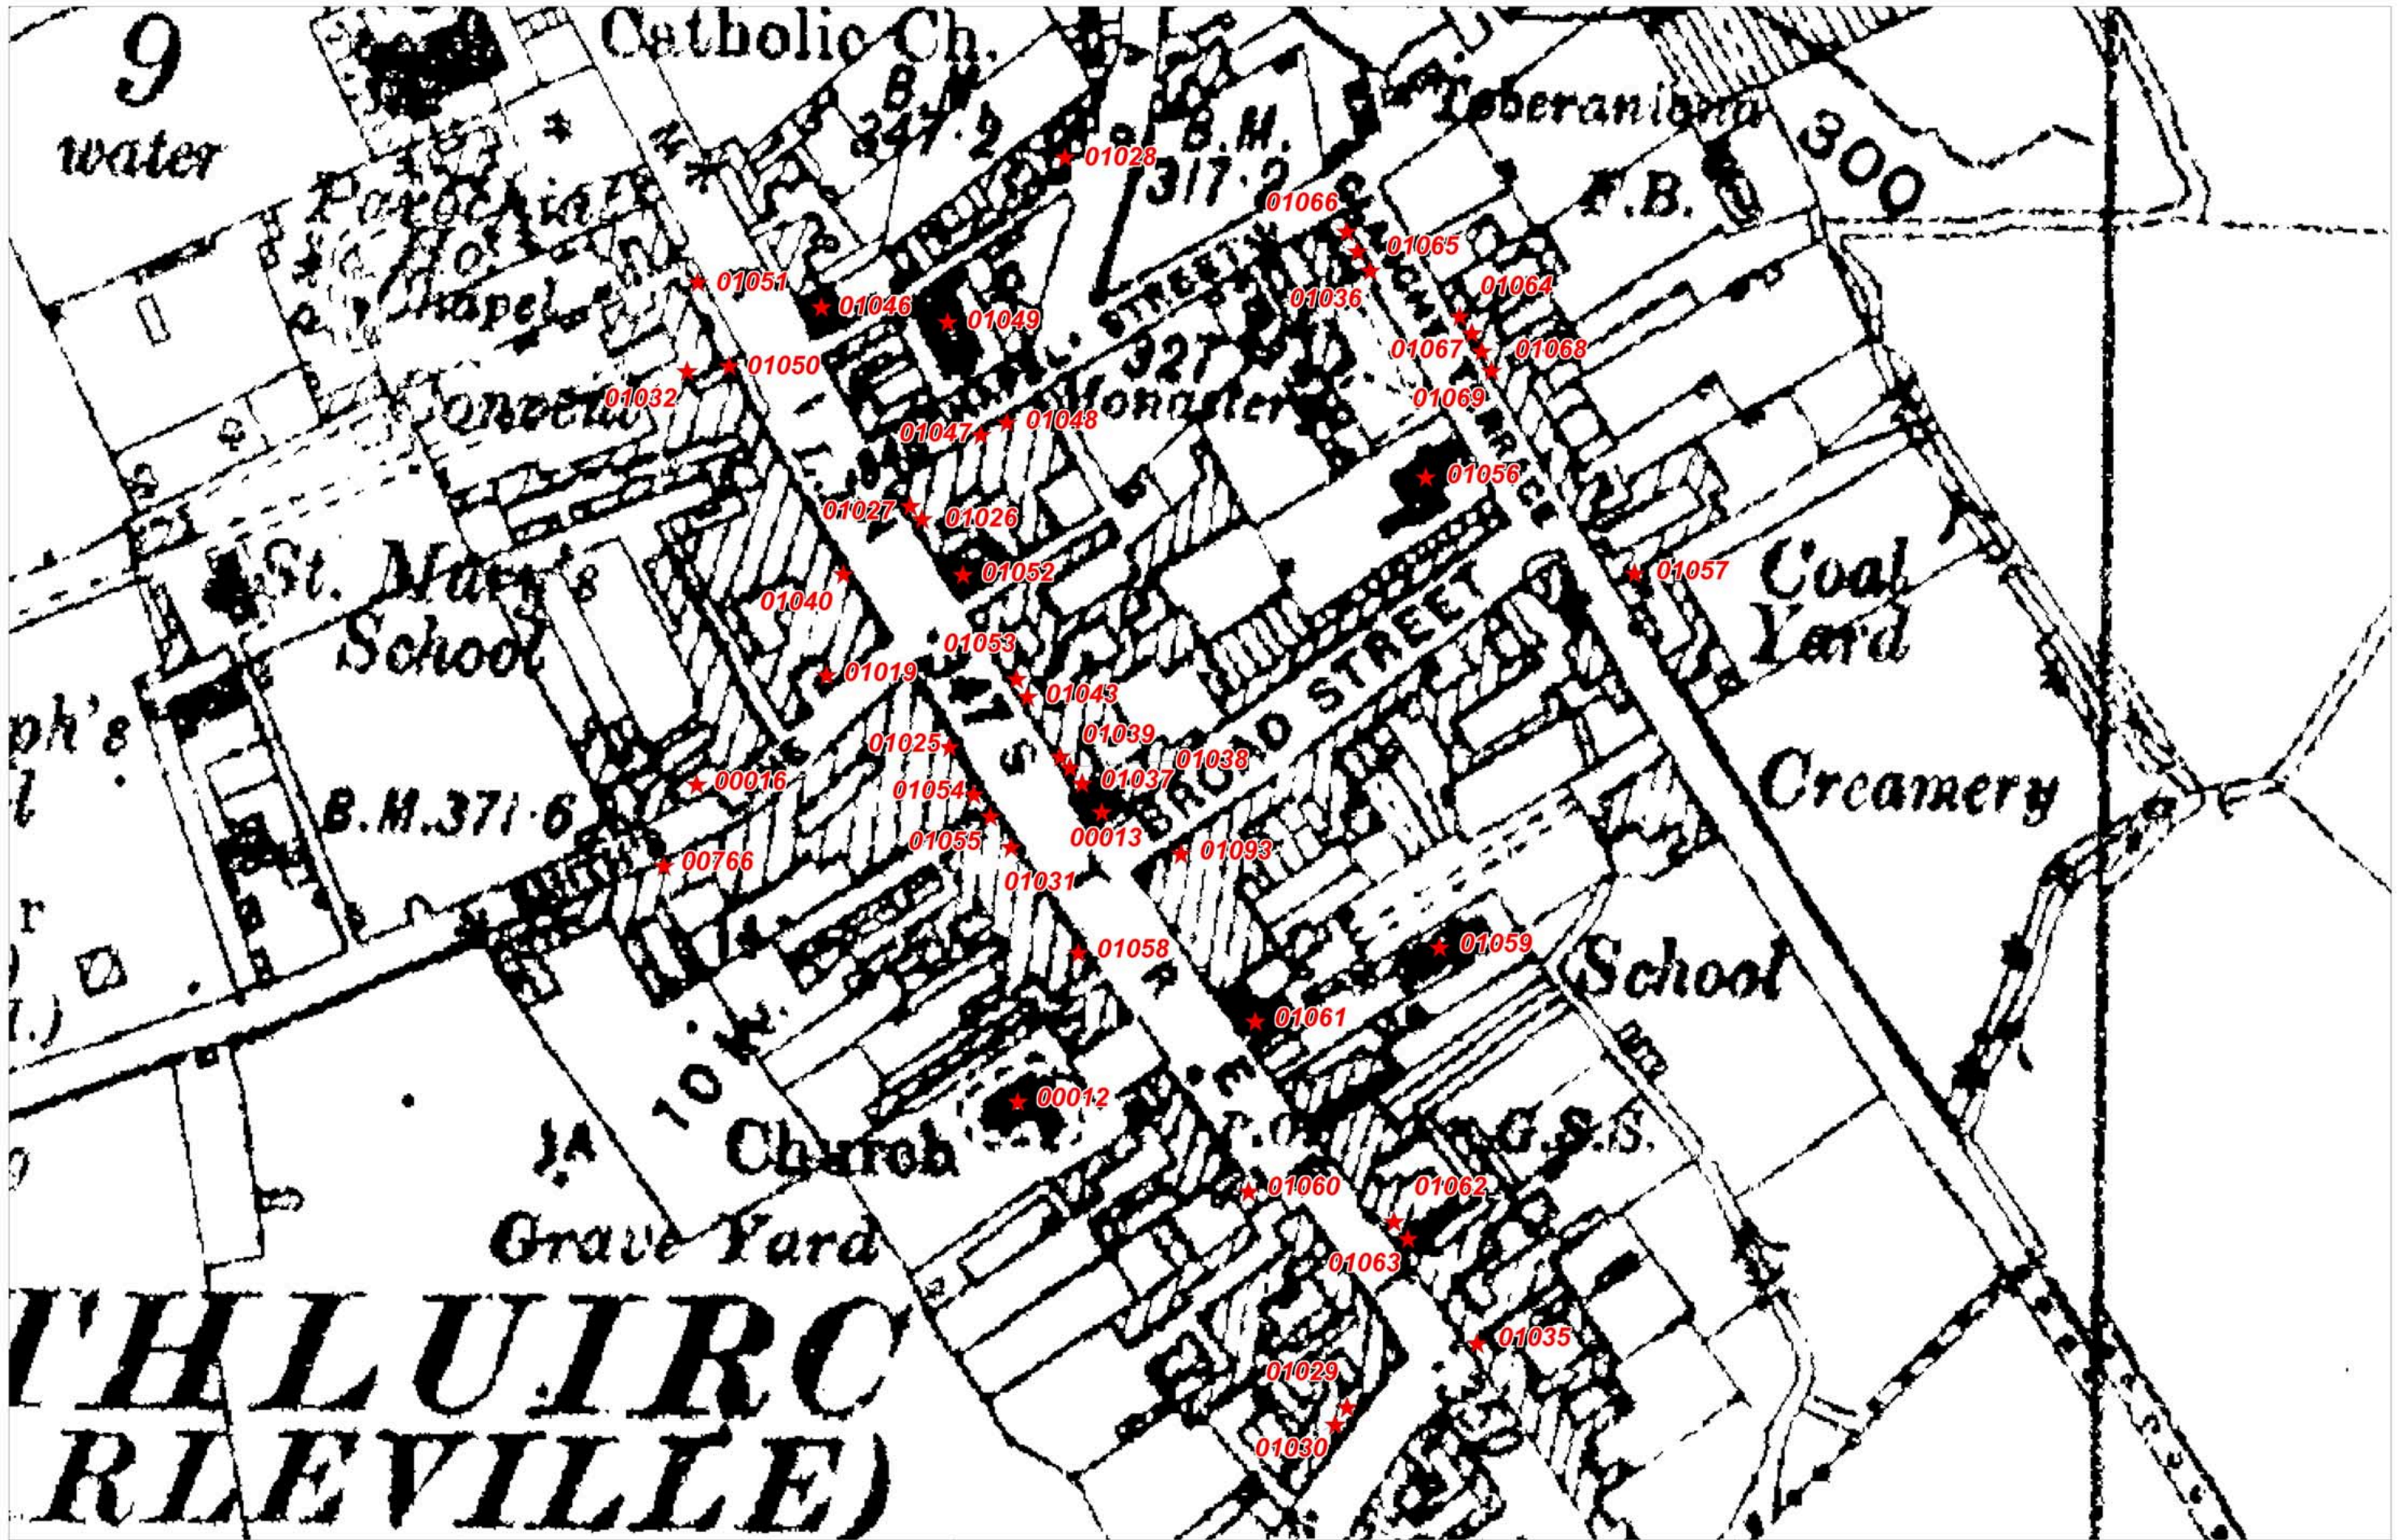

IMPORTANT NOTE: THIS MAP IS NOT INCLUDED IN THE CORK COUNTY DEVELOPMENT PLAN 2003. IT IS INCLUDED HERE IN THE CD VERSION FOR INFORMATION PURPOSES ONLY.

Protected Structure(s)

★ RPS NO. 0001

Issue1
February 2003

Protected Structure(s) CD-ROM Inset Map

CHARLEVILLE 1

IMPORTANT NOTE: THIS MAP IS NOT INCLUDED IN THE CORK COUNTY DEVELOPMENT PLAN 2003. IT IS INCLUDED HERE IN THE CD VERSION FOR INFORMATION PURPOSES ONLY.