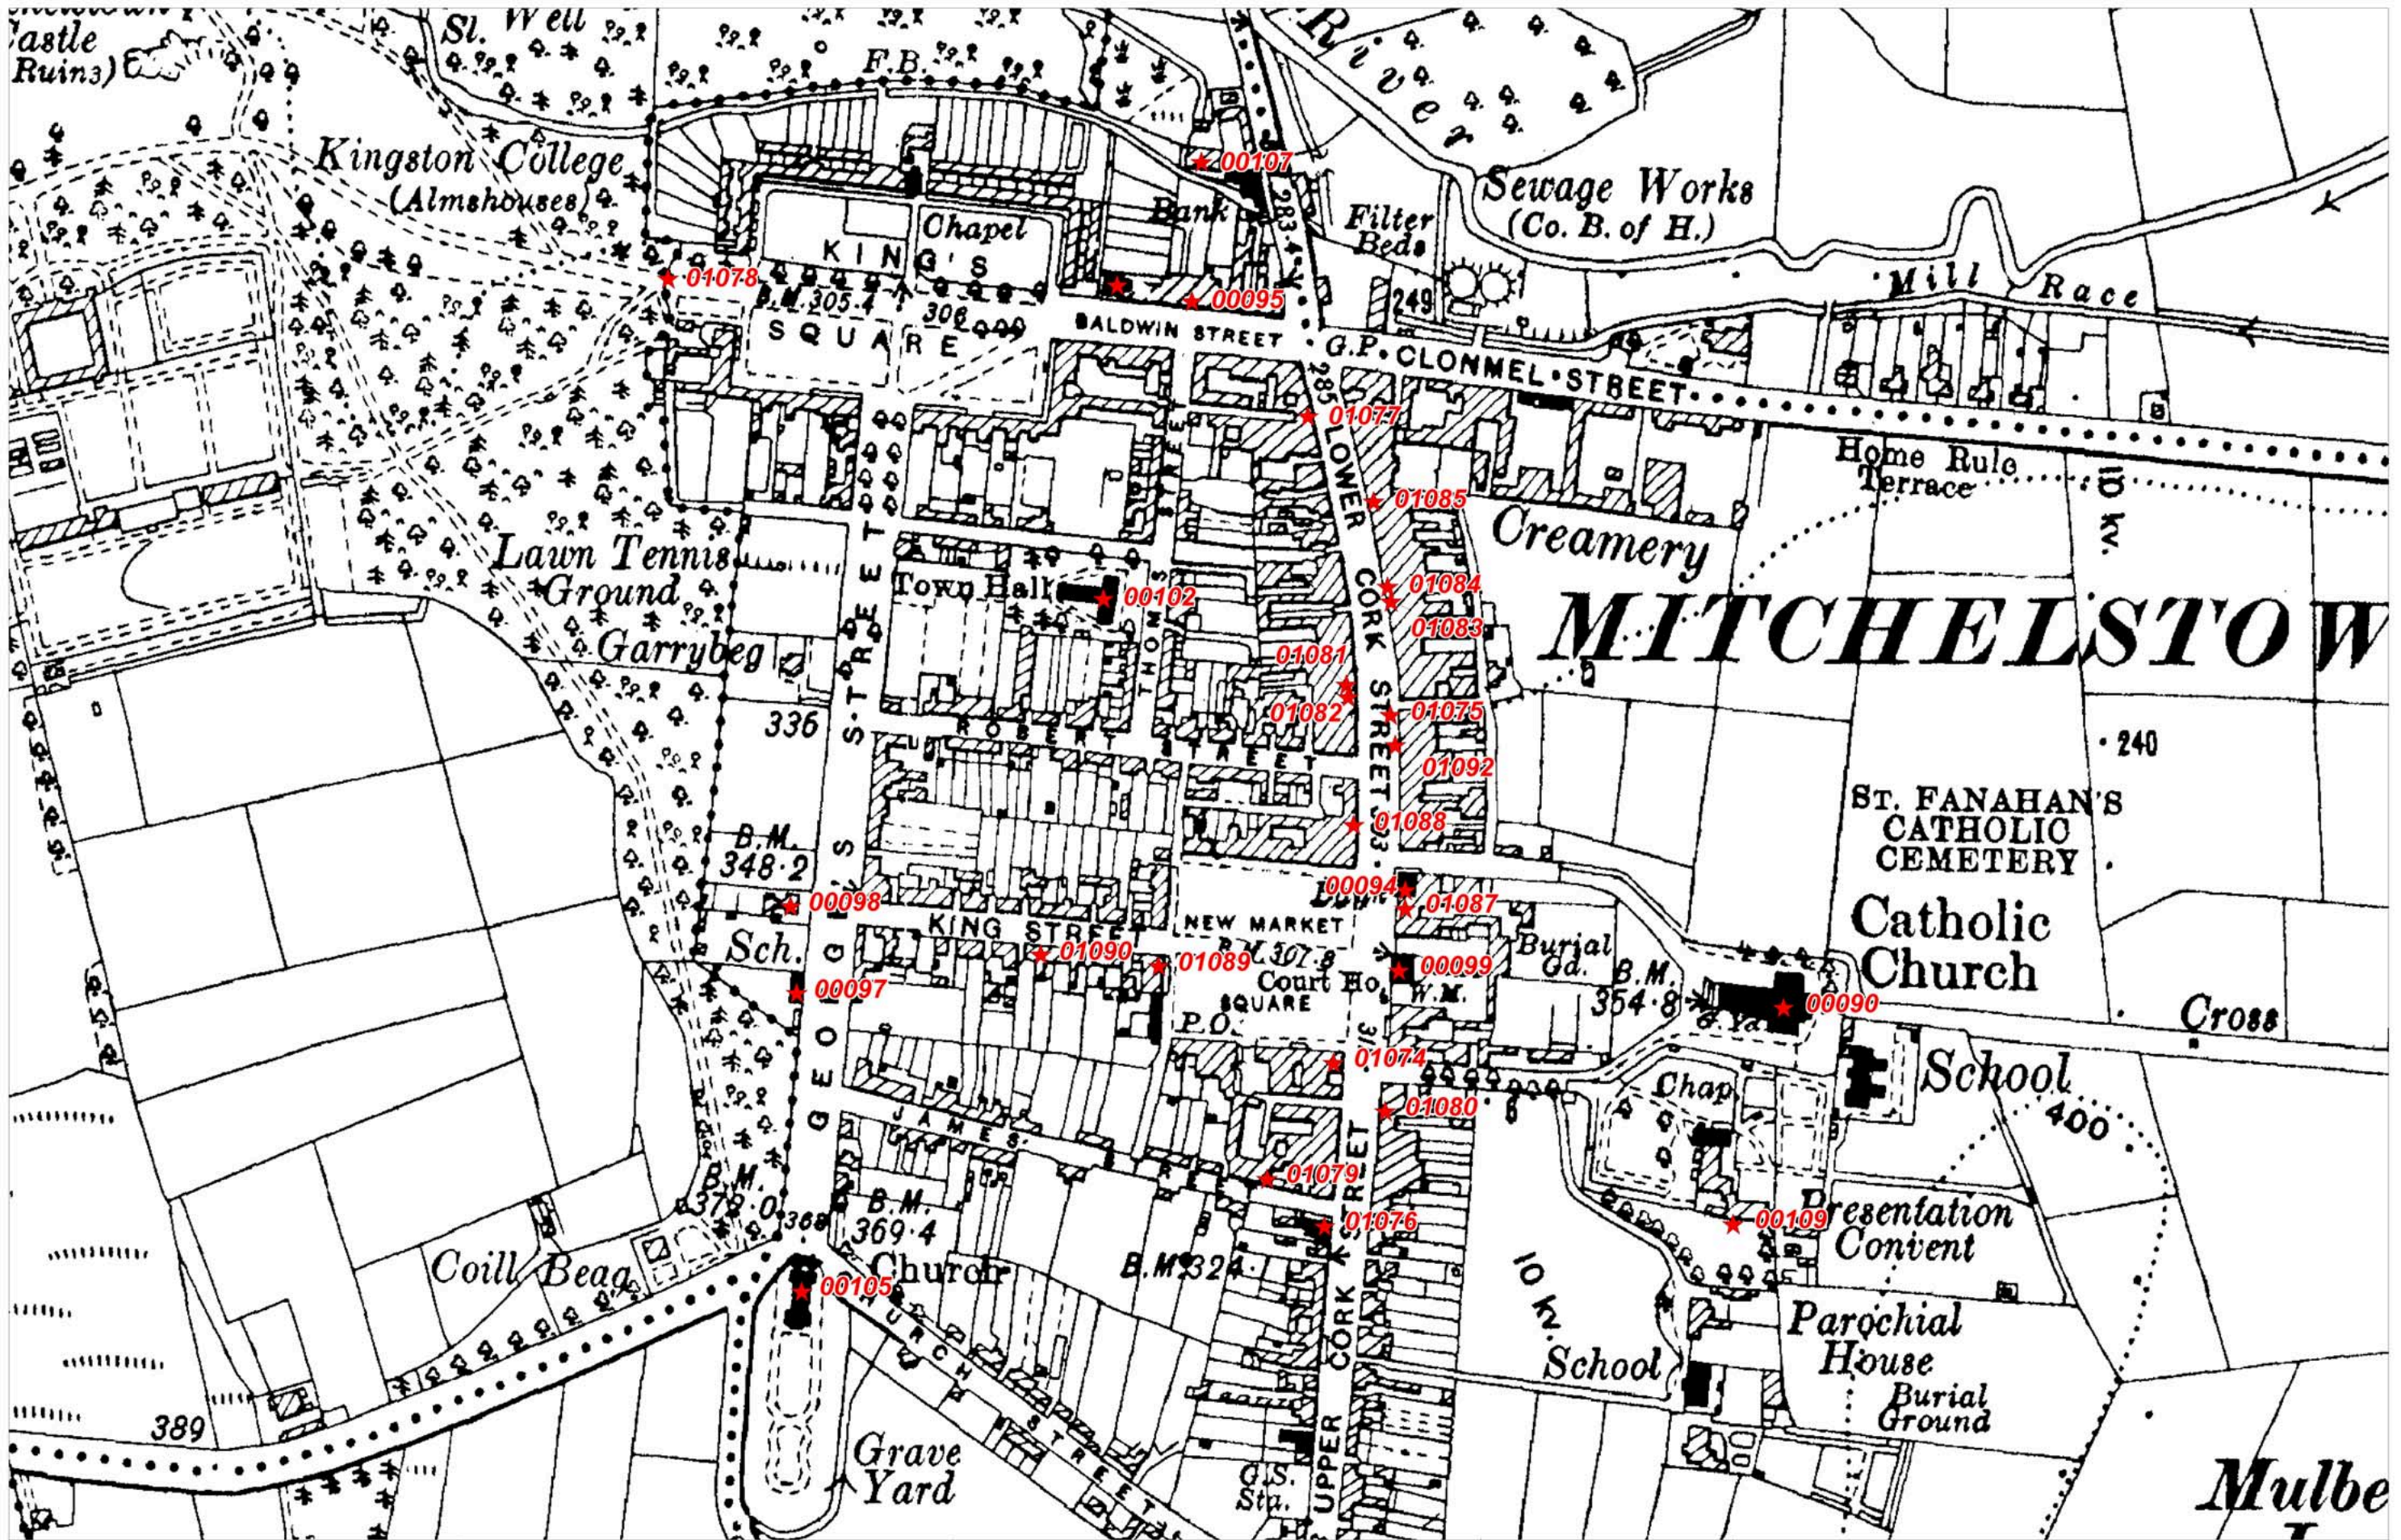

IMPORTANT NOTE: THIS MAP IS NOT INCLUDED IN THE CORK COUNTY DEVELOPMENT PLAN 2003. IT IS INCLUDED HERE IN THE CD VERSION FOR INFORMATION PURPOSES ONLY.

Protected Structure(s)

★ RPS NO. 0001

Issue 1  
February 2003

Protected Structure(s) CD-ROM Inset Map

MITCHELSTOWN 2

IMPORTANT NOTE: THIS MAP IS NOT INCLUDED IN THE CORK COUNTY DEVELOPMENT PLAN 2003. IT IS INCLUDED HERE IN THE CD VERSION FOR INFORMATION PURPOSES ONLY.