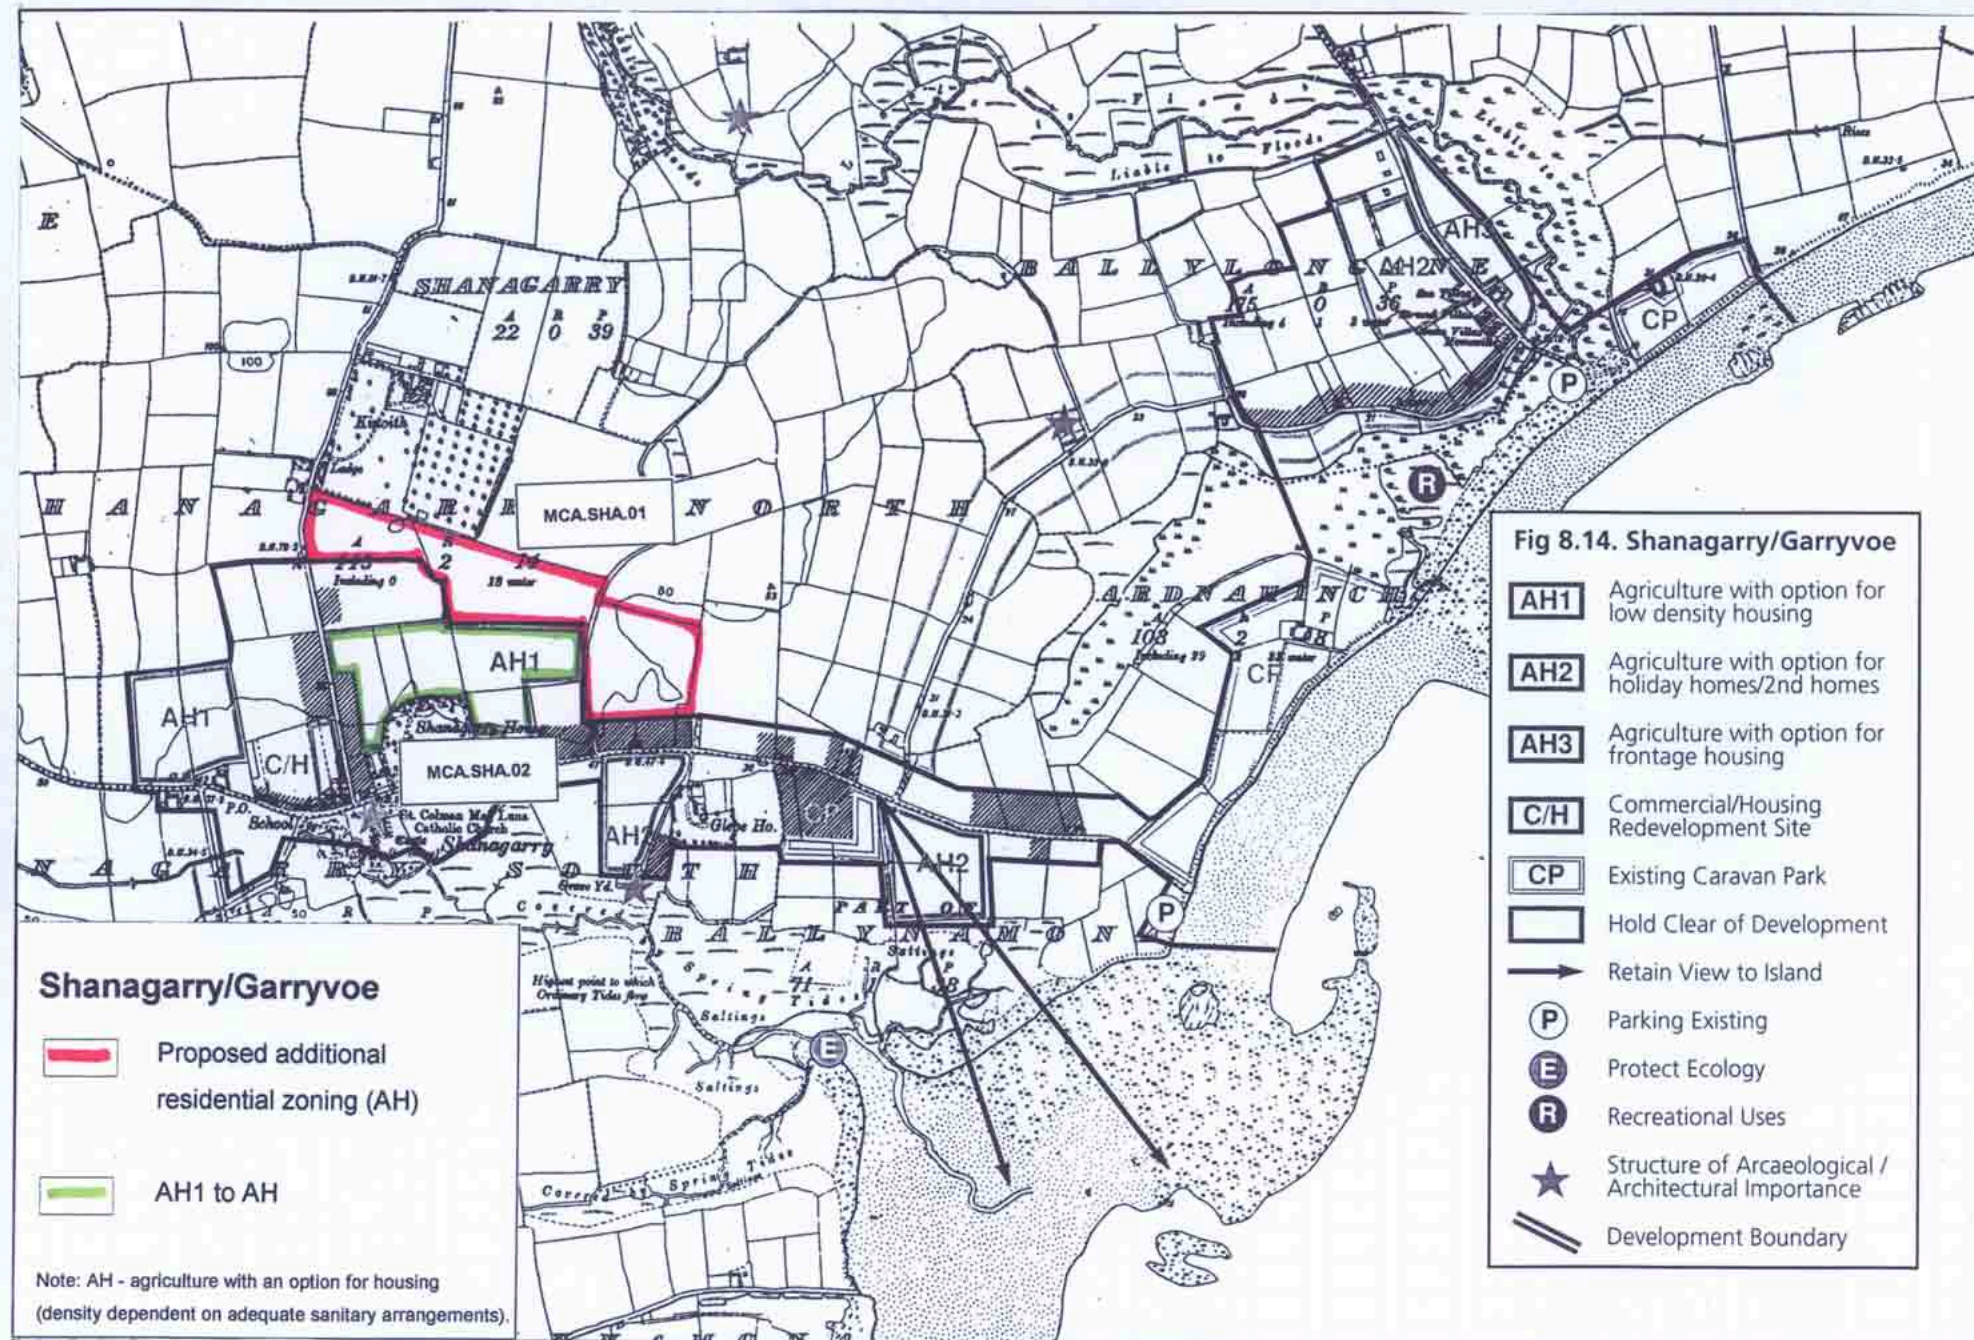

Page 170 from South Cork Volume.
See also Variation Map on page 87.

SHANAGARRY/GARRYVOE

Variation – General countywide variations, Adopted 10/05/1999. See also page 86.

SHANAGARRY / GARRYVOE