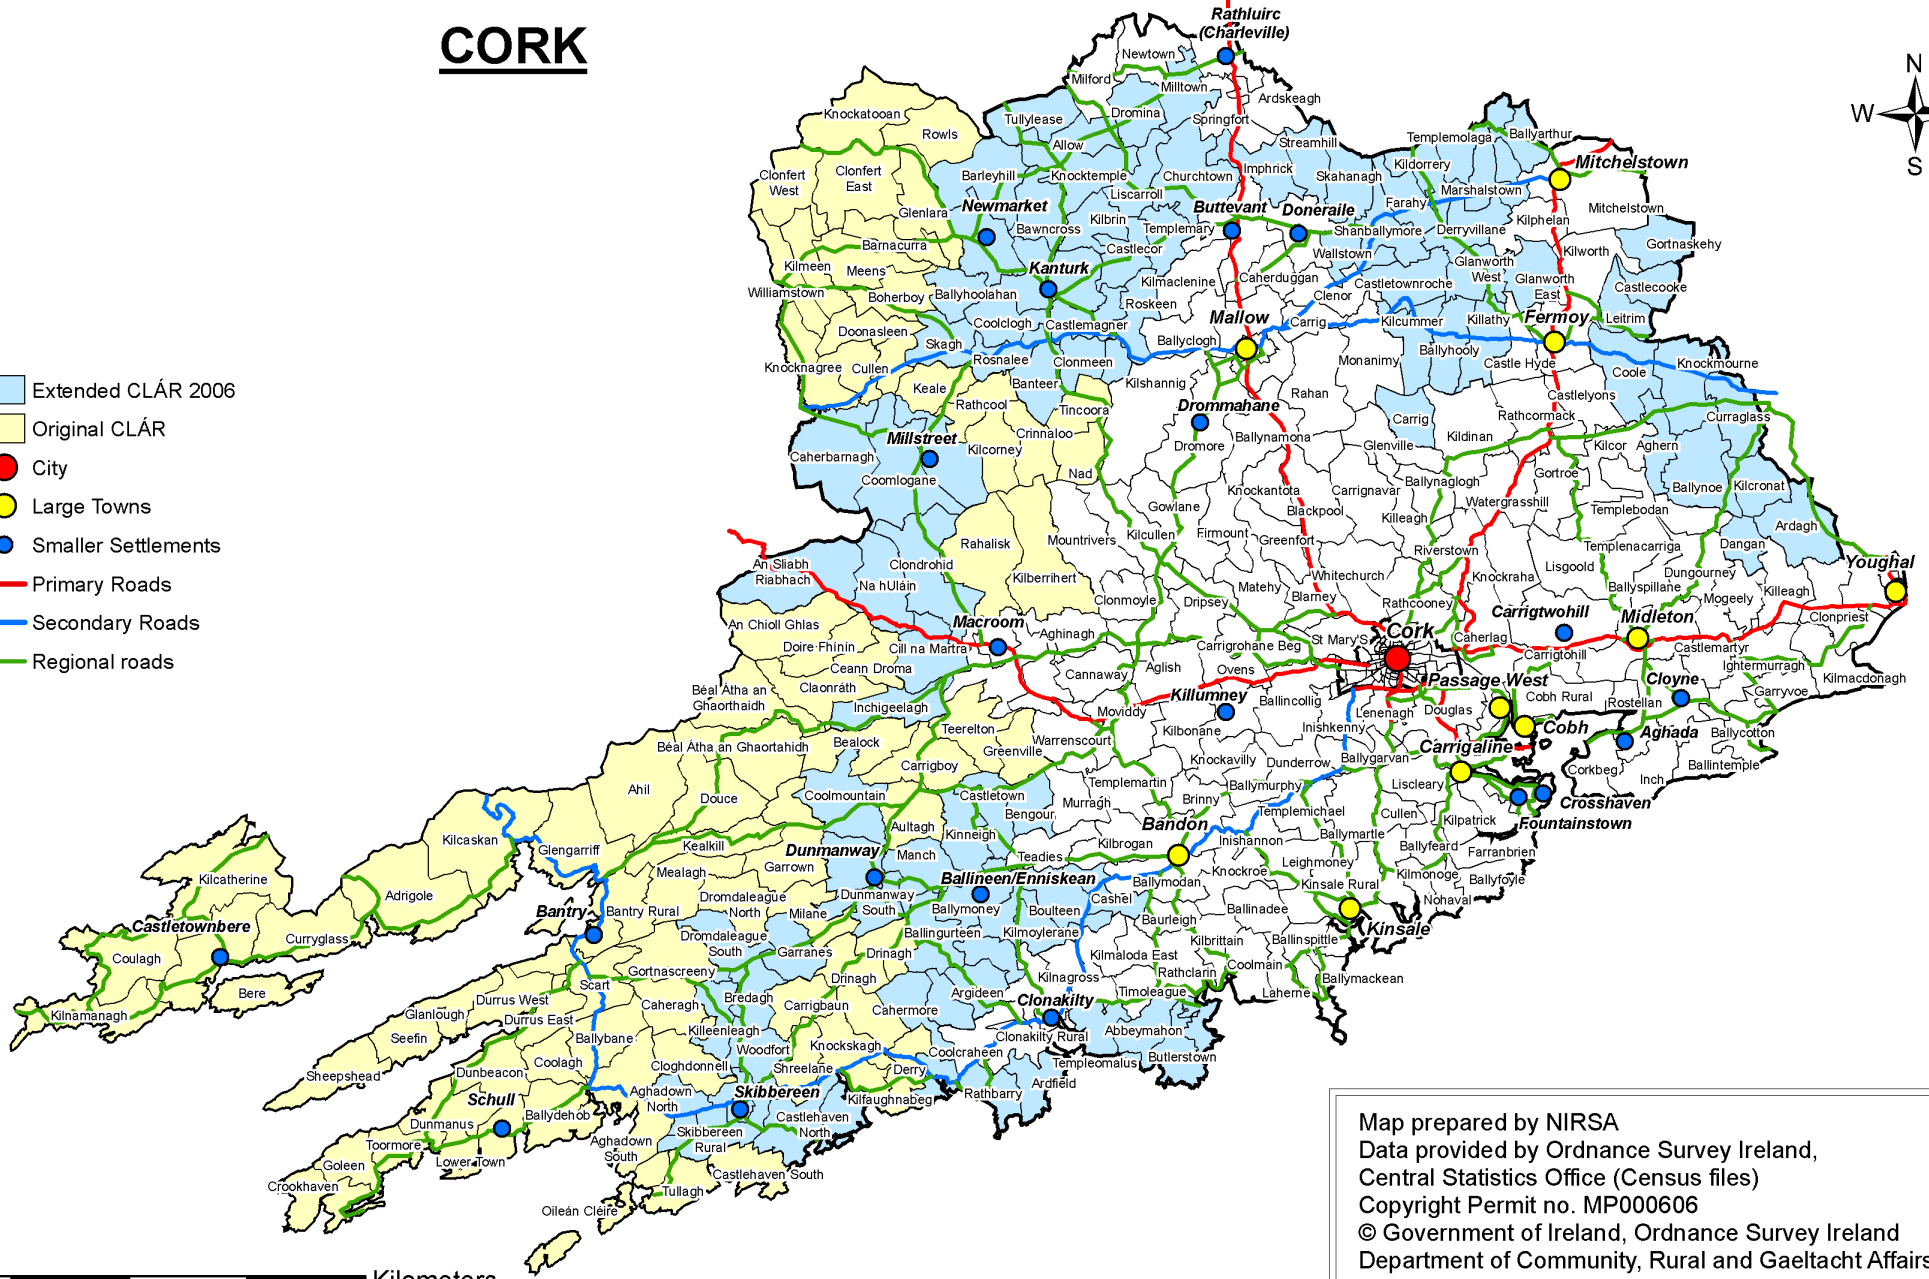

CORK

- Extended CLÁR 2006
- Original CLÁR
- City
- Large Towns
- Smaller Settlements
- Primary Roads
- Secondary Roads
- Regional roads

Map prepared by NIRSA
 Data provided by Ordnance Survey Ireland,
 Central Statistics Office (Census files)
 Copyright Permit no. MP000606
 © Government of Ireland, Ordnance Survey Ireland
 Department of Community, Rural and Gaeltacht Affairs