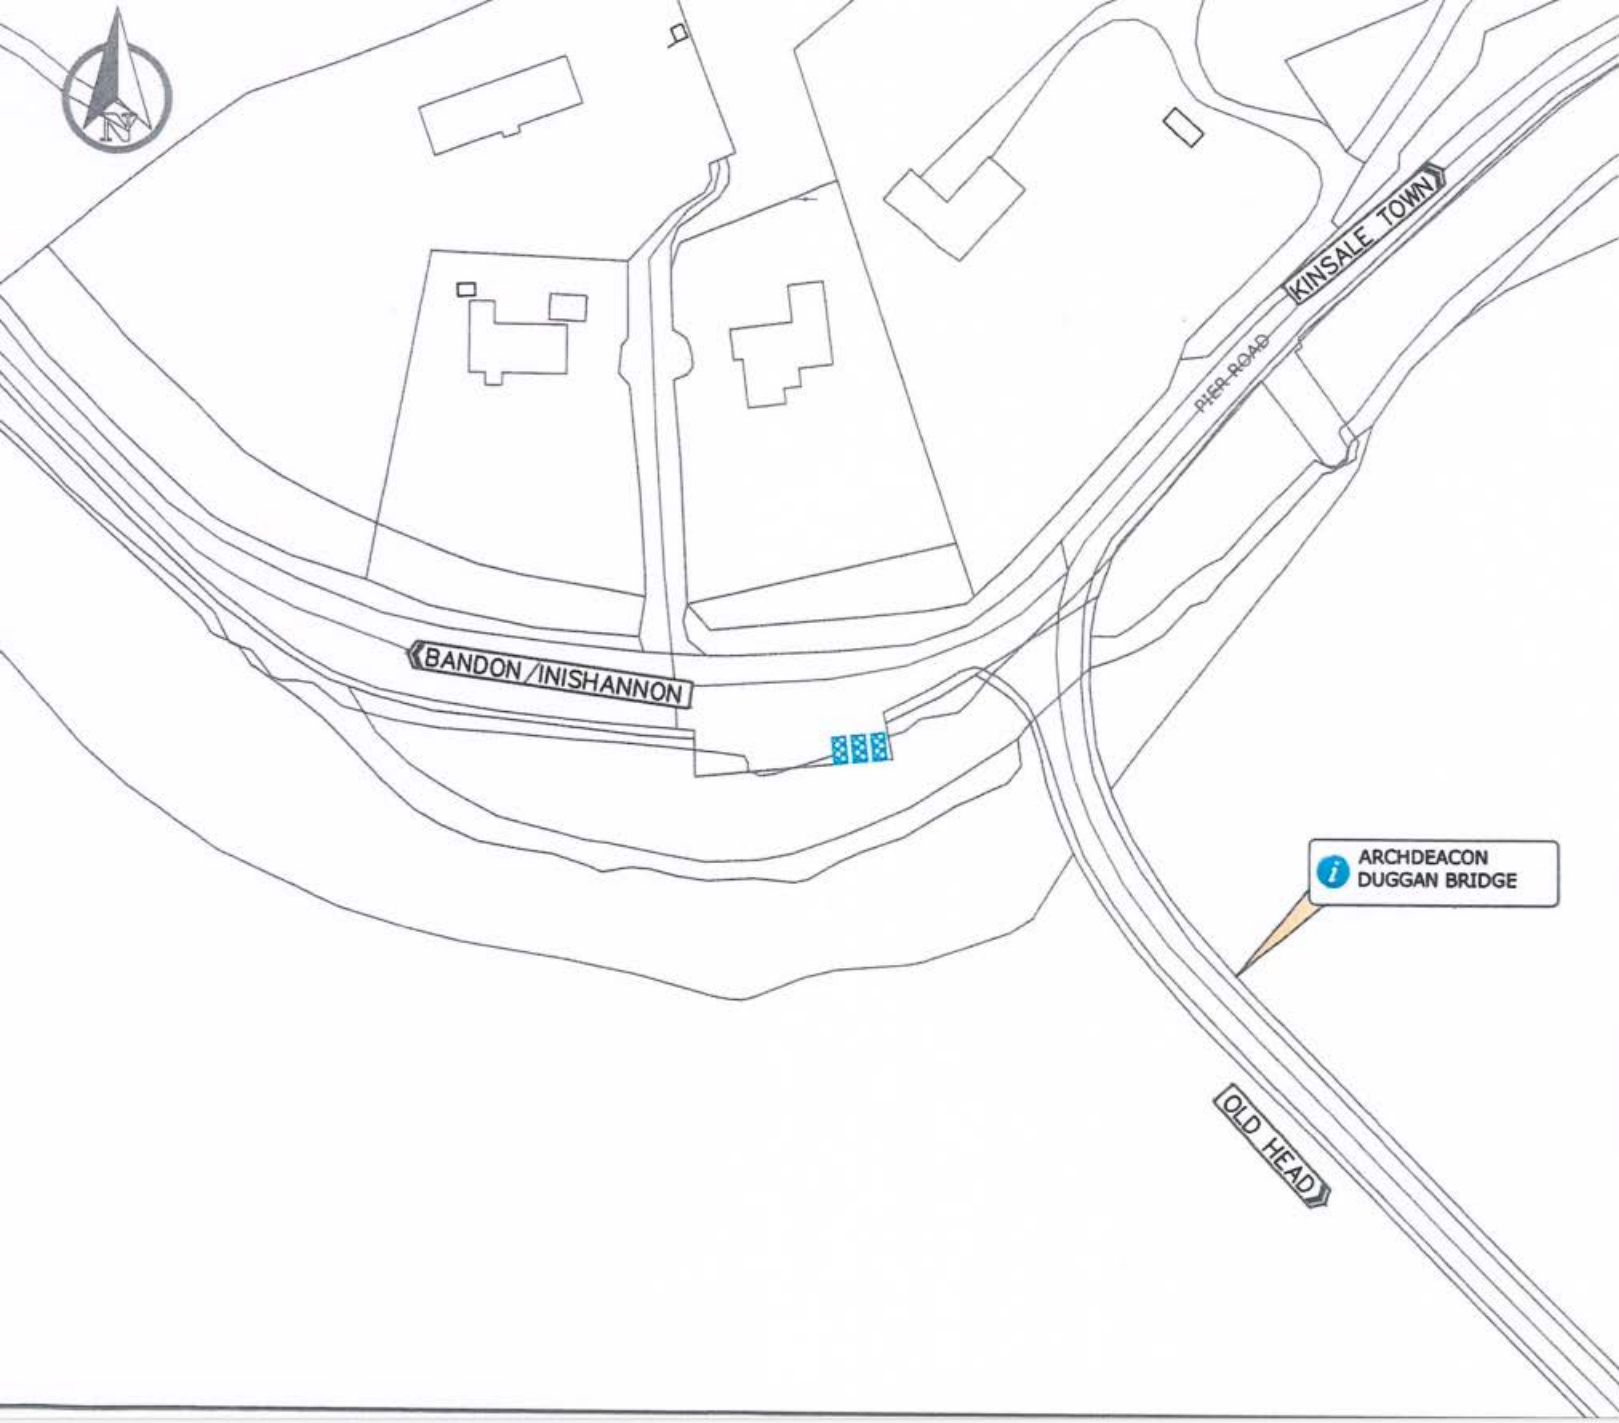

CASUAL TRADING AREA

**ARCHDEACON  
DUGGAN BRIDGE**

Rev	By	Date	Description
-----	----	------	-------------

**© Copyright**  
 The information on this drawing is confidential and must not be disclosed to any third party, in whole or part, without the express written consent of Cork County Council. All drawings remain the property of Cork County Council.  
 Includes Ordnance Survey Ireland data reproduced under OLI Licence number 2020/05L\_015A\_046.  
 Unauthorised reproduction infringes Ordnance Survey Ireland and Government of Ireland copyright. © Ordnance Survey Ireland, year 2023.

**CORK COUNTY COUNCIL**  
 Municipal District Operations &  
 Rural Development  
 Floor 5 (Extension)  
 County Hall  
 Co. Cork.

Project:  
**CASUAL TRADING AREAS - BANDON/KINSALE MD**

Title:  
**Kinsale - Dromderrig**

File No:  
 2/19/casualTrading/2022/01/01-CT23-000/PL07/000001.dwg

NAME	KH	SCALE	PLAN SIZE
------	----	-------	-----------

Date:  
**13 July 2023**  
 Drawing No.:  
**BK-CT23-008**  
 Rev: -